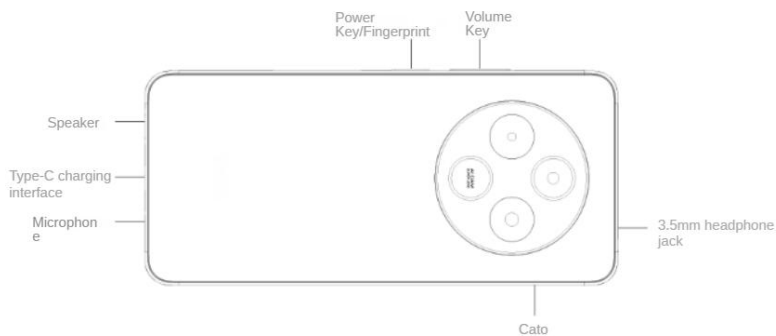

## External dimensions

Height: 171.88mm  
Width: 77.8mm  
Thickness: 8.22mm  
Weight: 204g (with battery cover)

Note: The above data are test results from Xiaomi's laboratories. Due to differences in industry-standard measurement methods, actual results may vary slightly.

## Screen

Size: 6.88 inches  
Resolution: 1640\*720  
Refresh rate: up to 120Hz  
Global brightness: 600nit  
Touch sampling rate: Up to 240Hz  
Support Rhythm Eye Protection | Classic Eye Protection  
Wet Hand Touch

## Network and standard

2+1 card slot, double SIM card unlimited operators can 4G network #  
Support mobile/Unicom/telecom/radio and television #  
Support dual card 4G  
Support dual card VoLTE HD  
voice #