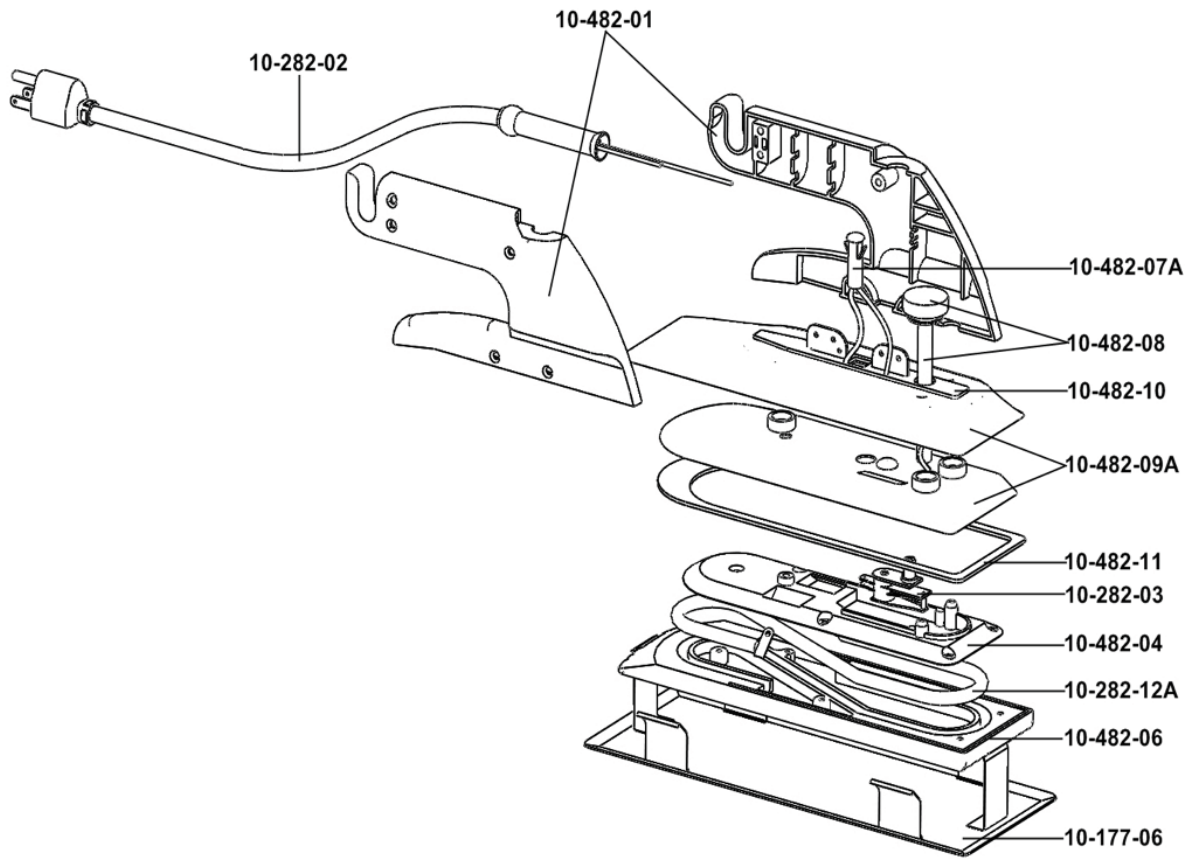

10-482G

Cool Shield™ Heat Bond Iron

REPLACEMENT PARTS LIST

Part #	Description
10-482-01	Handle Set with Screws
10-282-02	Cord Set with Relief Spring
10-282-03A	Thermostat
10-482-04	Top Sole Plate with Screws
10-482-06	Bottom Sole Plate
10-482-07A	Internal Wire Set

Part #	Description
10-482-08	Calibration Knob
10-482-09A	Heat Shield with Screws & Washer
10-482-10	Gasket (Top Handle Mount)
10-482-11	Gasket (Sole Plate/Shield)
10-282-12A	Heating Element
10-177-06	Iron Holder Tray