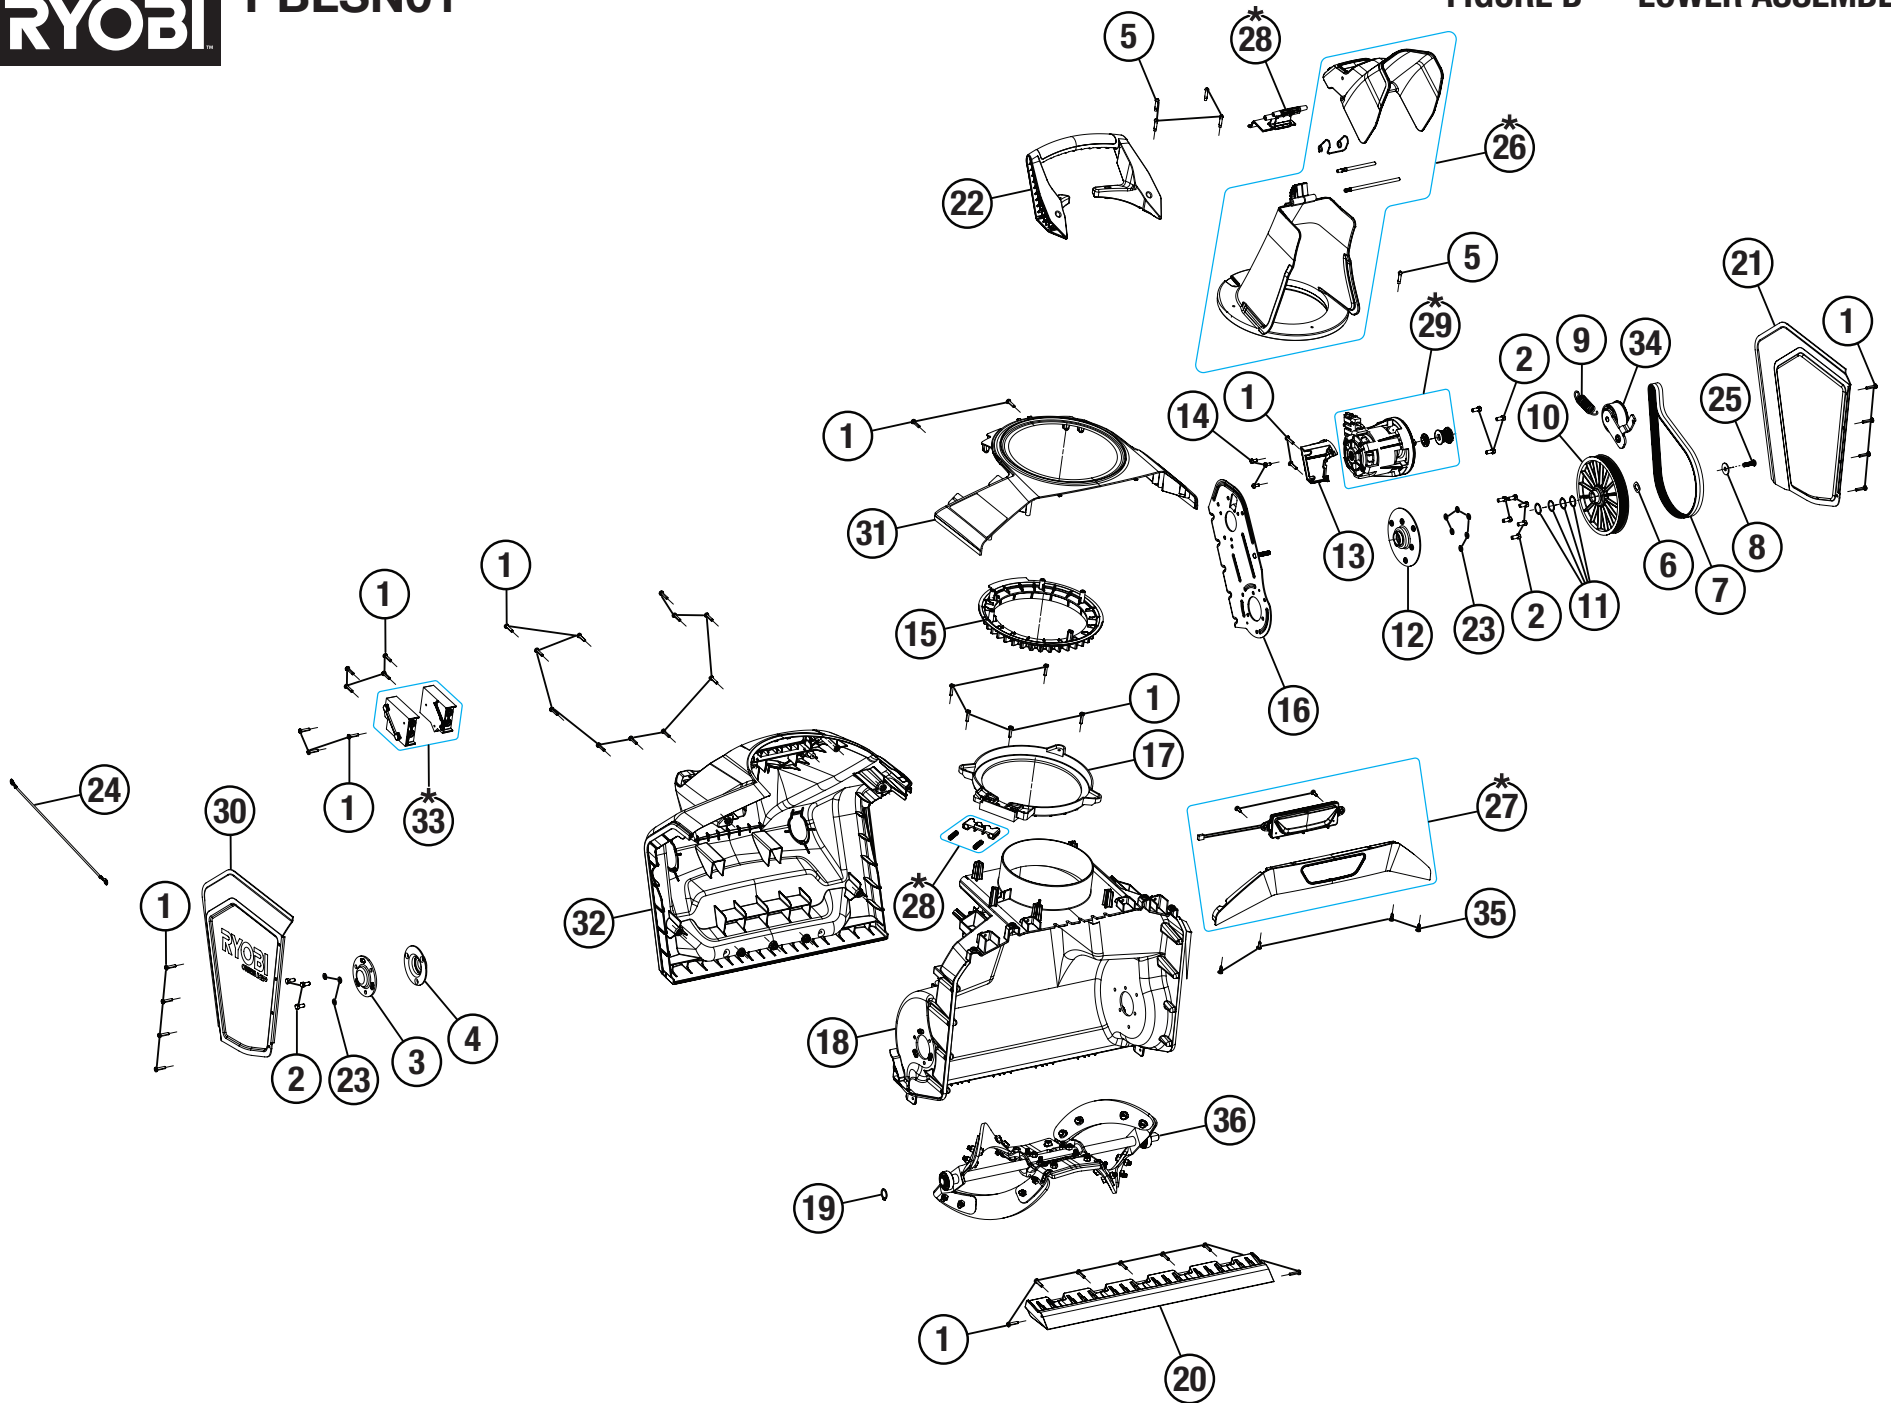

PBLSN01

PARTS LIST — FIGURE A

KEY NO.	PART NO.	DESCRIPTION	QTY.
1	566049001	Rubber Foam Tube	1
2	695036002	Torsion Spring	1
3	695004020	Bail	1
*4	205652006	Bail Actuator Assembly	1
5	660466001	Screw (M4 x 18mm, T20 Torx Hd.)	9
6	543252001	Button Cover	1
7	760653001	Push Button Switch	1
8	699395001	Top Handle Tube	1
9	662104005	Screw (M8 x 42 mm)	2
10	678774012	Flange Lock Nut (M8)	6
11	638015001	Combination Wrench	1
12	292316002	Electrical Wire Assembly	1
13	656179001	Handle Unfold Limiter Bracket (Left)	1
14	544965001	Wire Clamp	1
15	656179002	Handle Unfold Limiter Bracket (Right)	1
16	660918003	Screw (M5 x 16 mm, T25 Torx Hd.)	2
17	317569005	Lower Support Tube and Axle Assembly	1
18	529330001	End Plug	2
19	662104002	Screw (M8 x 36 mm, Square Shoulder)	2
20	318565015	10 in. Wheel Assembly	2
21	553589001	Wheel Hub Cap	2

* Part comes as a complete assembly. Individual components of an assembly will not be offered separately, unless listed in the Parts List.

PBLSN01

PARTS LIST — FIGURE B

KEY NO.	PART NO.	DESCRIPTION	QTY.
1	660466001	Screw (M4 x 18mm, T20 Torx Hd.)	42
2	660927008	Screw (M5 x 12 mm, Hex Hd.)	12
3	539292001	Auger Bearing Cover Plate	1
4	658276001	Auger Bearing Retainer Plate (Non-Drive Side)	1
5	660208050	Screw (M4 x 20 mm)	5
6	638909005	Wave Washer (OD17.5 x ID13.3 x 1.5t)	1
7	563939002	Poly-V Belt (6PJ584)	1
8	636191001	Washer (OD20 x ID6.6 x 1.6t)	1
9	697873001	Belt Tensioner Spring	1
10	537737001	Auger Pulley	1
11	635486001	Washer (OD19 x ID15.1 x 0.5t)	4
12	658396001	Auger Bearing Retainer Plate (Drive Side)	1
13	543392001	Motor Mounting Bracket	1
14	661861004	Screw (M4.0 x 9.5 mm)	3
15	537730002	Chute Gear	1
16	658275002	Motor Mounting Plate	1
17	543255001	Chute Rotation Platform	1
18	543253001	Lower Body	1