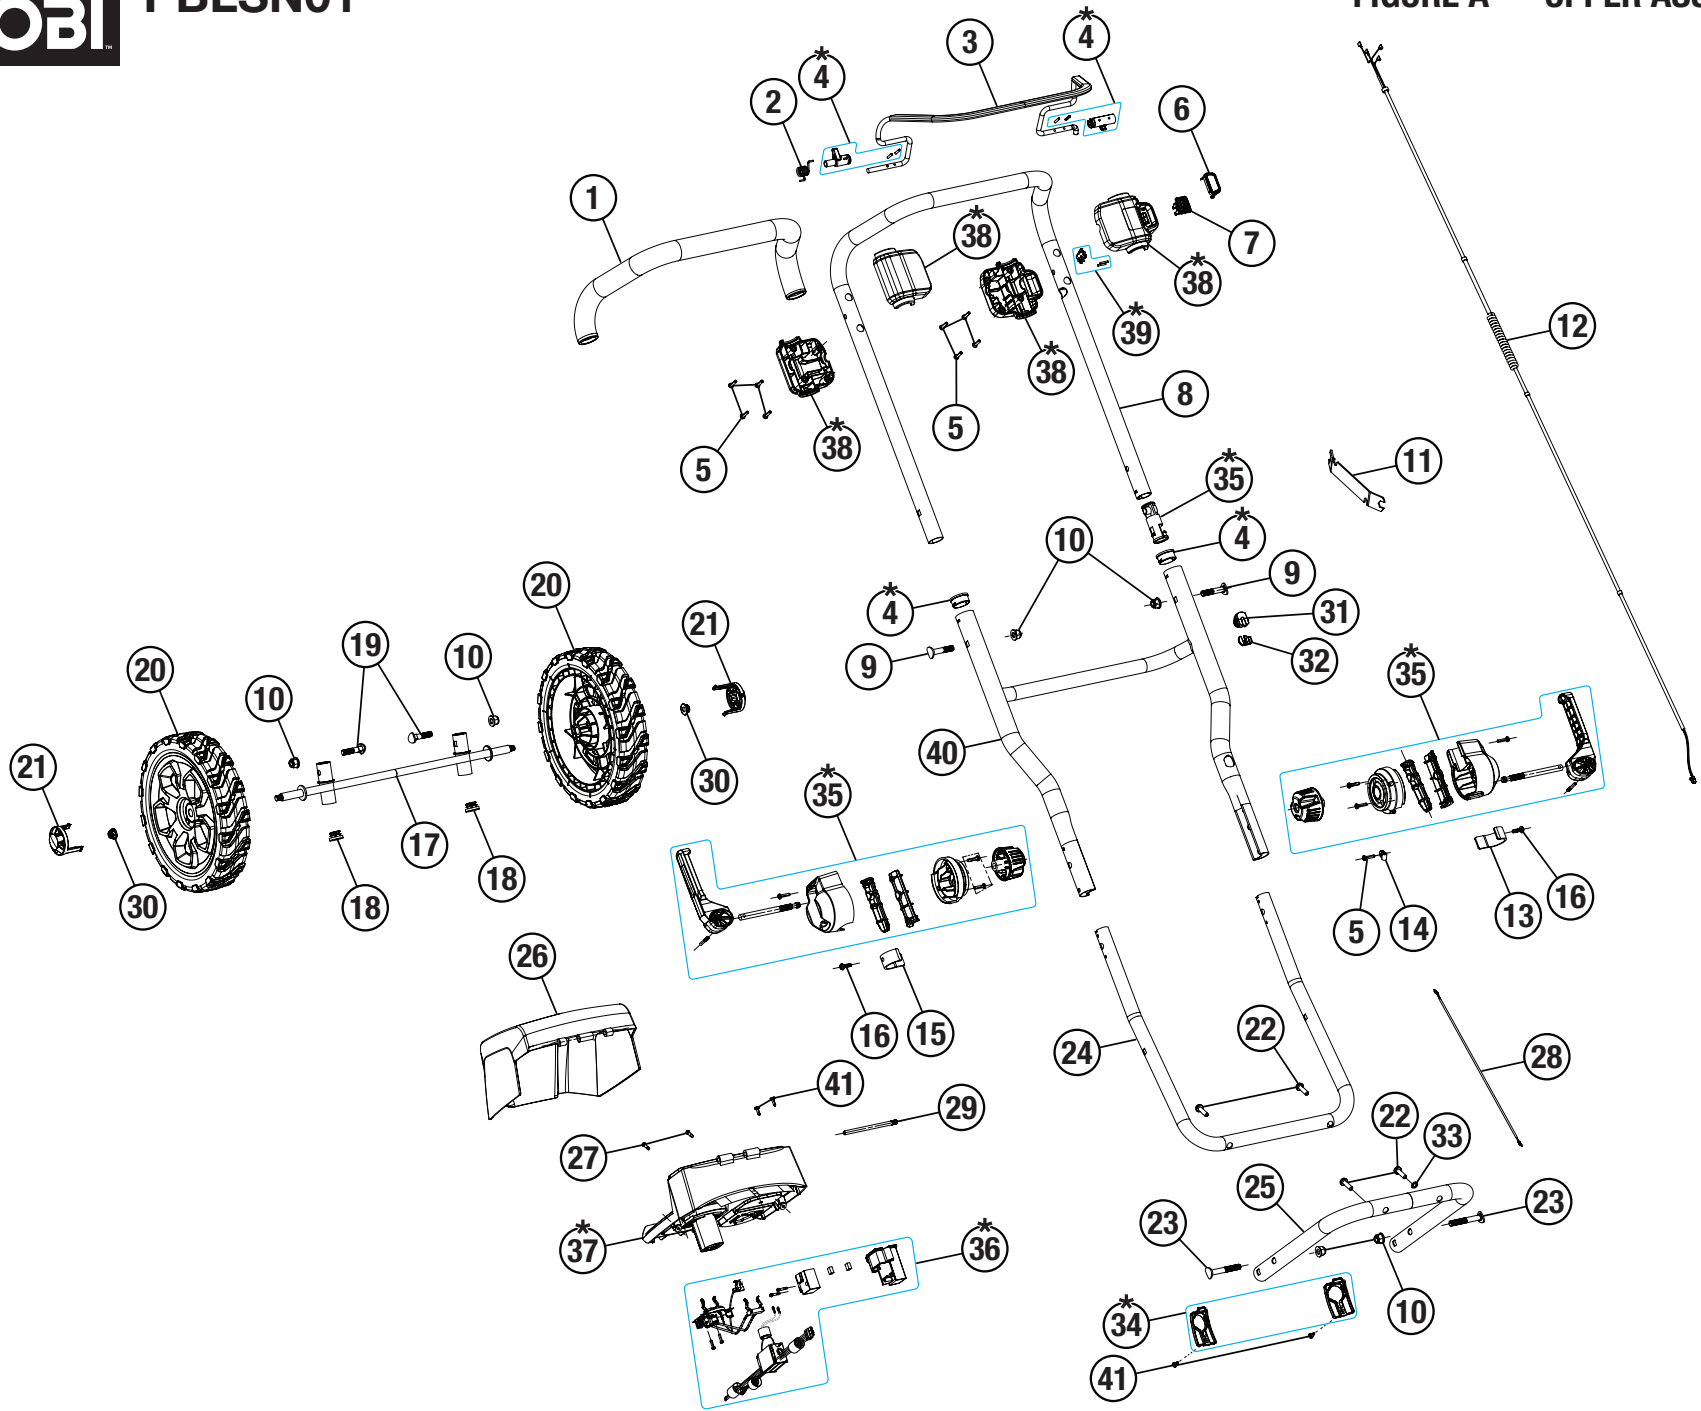

999000544

9-5-25 (Rev:01)

The model number and manufacturing location will be found on a label attached to the product. Always mention this information in all communications regarding this product and when ordering parts.

PBLSN01

PARTS LIST — FIGURE A

KEY NO.	PART NO.	DESCRIPTION	QTY.
1	566049001	Rubber Foam Tube	1
2	695036002	Torsion Spring	1
3	695004020	Bail	1
*4	205652006	Bail Actuator Assembly	1
5	660466001	Screw (M4 x 18mm, T20 Torx Hd.)	9
6	543252001	Button Cover	1
7	760653001	Push Button Switch	1
8	699395001	Top Handle Tube	1
9	662104005	Screw (M8 x 42 mm)	2
10	678774012	Flange Lock Nut (M8)	6
11	638015001	Combination Wrench	1
12	292316002	Electrical Wire Assembly	1
13	656179001	Handle Unfold Limiter Bracket (Left)	1
14	544965001	Wire Clamp	1
15	656179002	Handle Unfold Limiter Bracket (Right)	1
16	660918003	Screw (M5 x 16 mm, T25 Torx Hd.)	2
17	317569005	Lower Support Tube and Axle Assembly	1
18	529330001	End Plug	2
19	662104002	Screw (M8 x 36 mm, Square Shoulder)	2
20	318565015	10 in. Wheel Assembly	2
21	553589001	Wheel Hub Cap	2

* Part comes as a complete assembly. Individual components of an assembly will not be offered separately, unless listed in the Parts List.

PBLSN01

PARTS LIST — FIGURE B

KEY NO.	PART NO.	DESCRIPTION	QTY.
1	660466001	Screw (M4 x 18mm, T20 Torx Hd.)	42
2	660927008	Screw (M5 x 12 mm, Hex Hd.)	12
3	539292001	Auger Bearing Cover Plate	1
4	658276001	Auger Bearing Retainer Plate (Non-Drive Side)	1
5	660208050	Screw (M4 x 20 mm)	5
6	638909005	Wave Washer (OD17.5 x ID13.3 x 1.5t)	1
7	563939002	Poly-V Belt (6PJ584)	1
8	636191001	Washer (OD20 x ID6.6 x 1.6t)	1
9	697873001	Belt Tensioner Spring	1
10	537737001	Auger Pulley	1
11	635486001	Washer (OD19 x ID15.1 x 0.5t)	4
12	658396001	Auger Bearing Retainer Plate (Drive Side)	1
13	543392001	Motor Mounting Bracket	1
14	661861004	Screw (M4.0 x 9.5 mm)	3
15	537730002	Chute Gear	1
16	658275002	Motor Mounting Plate	1
17	543255001	Chute Rotation Platform	1
18	543253001	Lower Body	1