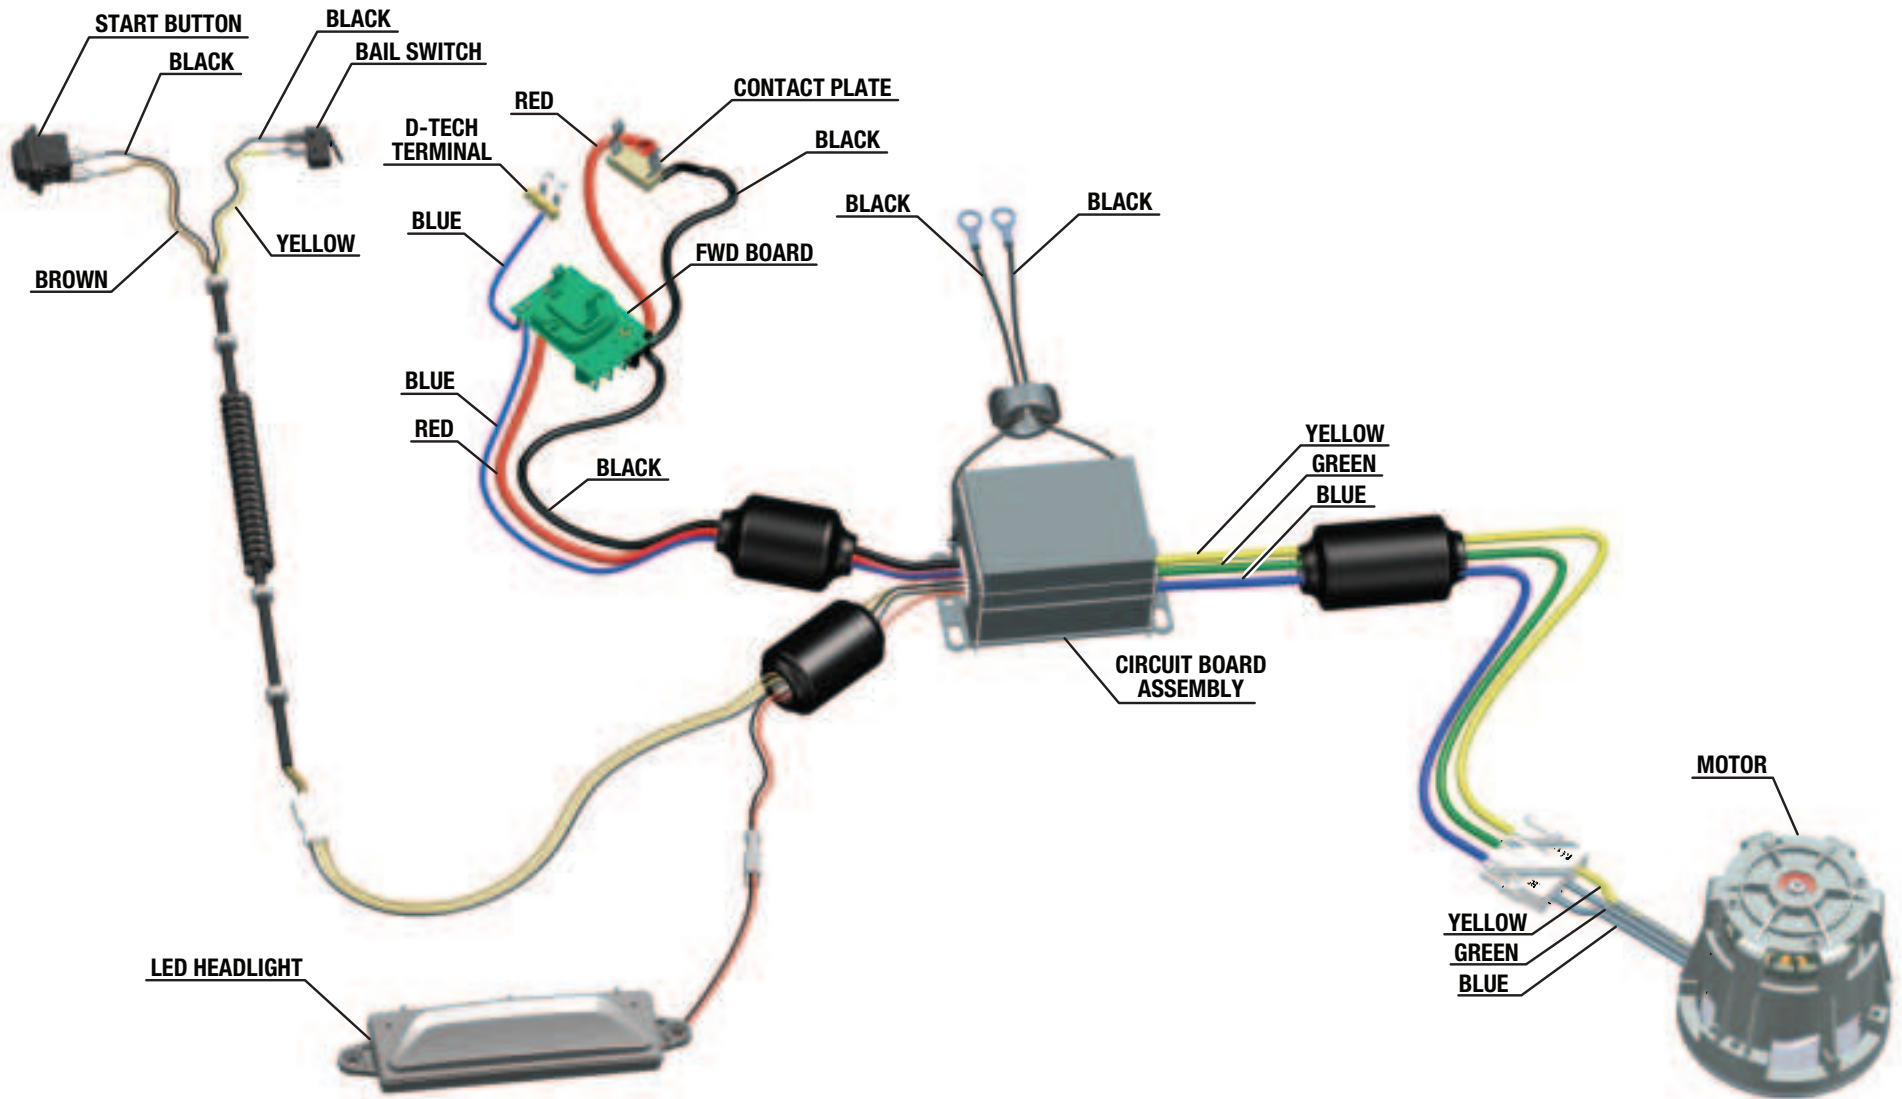

WIRING DIAGRAM