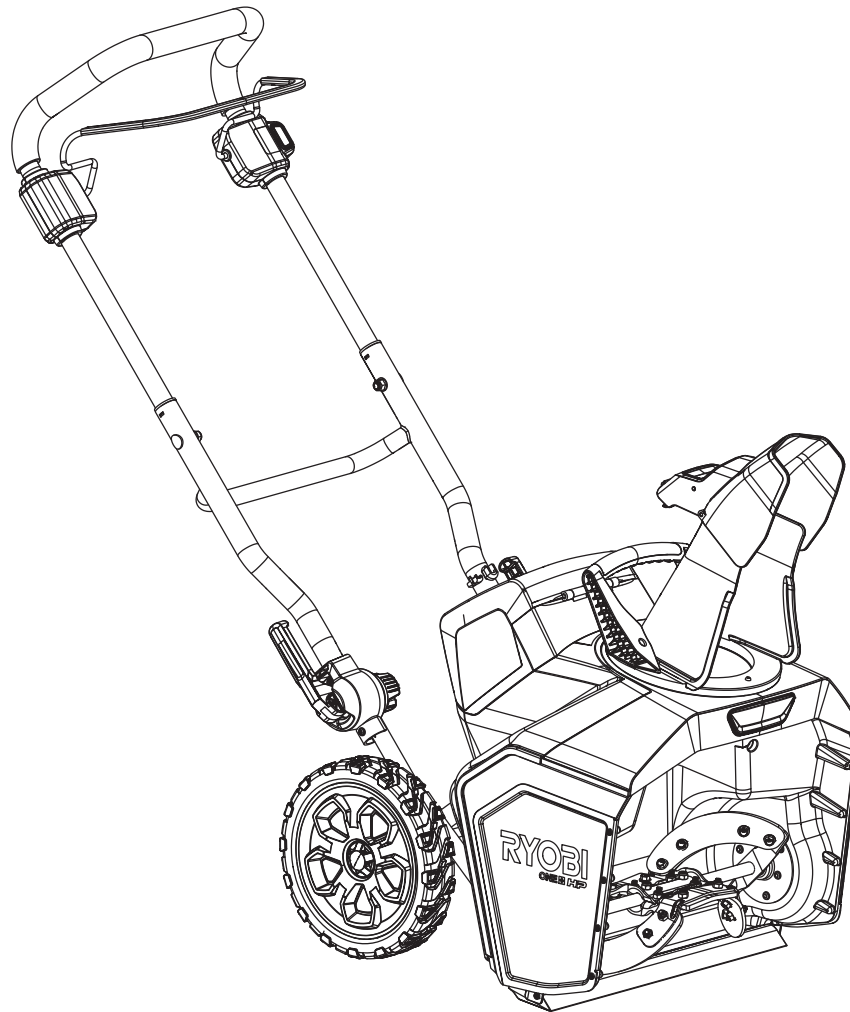

REPAIR SHEET / REPLACEMENT PARTS LIST

BRAND RYOBI		DESCRIPTION 18V SNOW BLOWER
MODEL NO. PBLSN01	MFG. NO.Z 106757001	

TTI OUTDOOR POWER EQUIPMENT, INC.

P.O. Box 1288, Anderson, SC 29622 ■ 1-800-525-2579 ■ www.ryobitools.com

PBLSN01

PARTS LIST — FIGURE A

KEY NO.	PART NO.	DESCRIPTION	QTY.
1	566049001	Rubber Foam Tube	1
2	695036002	Torsion Spring	1
3	695004020	Bail	1
*4	205652006	Bail Actuator Assembly	1
5	660466001	Screw (M4 x 18mm, T20 Torx Hd.)	9
6	543252001	Button Cover	1
7	760653001	Push Button Switch	1
8	699395001	Top Handle Tube	1
9	662104005	Screw (M8 x 42 mm)	2
10	678774012	Flange Lock Nut (M8)	6
11	638015001	Combination Wrench	1
12	292316002	Electrical Wire Assembly	1
13	656179001	Handle Unfold Limiter Bracket (Left)	1
14	544965001	Wire Clamp	1
15	656179002	Handle Unfold Limiter Bracket (Right)	1
16	660918003	Screw (M5 x 16 mm, T25 Torx Hd.)	2
17	317569005	Lower Support Tube and Axle Assembly	1
18	529330001	End Plug	2
19	662104002	Screw (M8 x 36 mm, Square Shoulder)	2
20	318565015	10 in. Wheel Assembly	2
21	553589001	Wheel Hub Cap	2