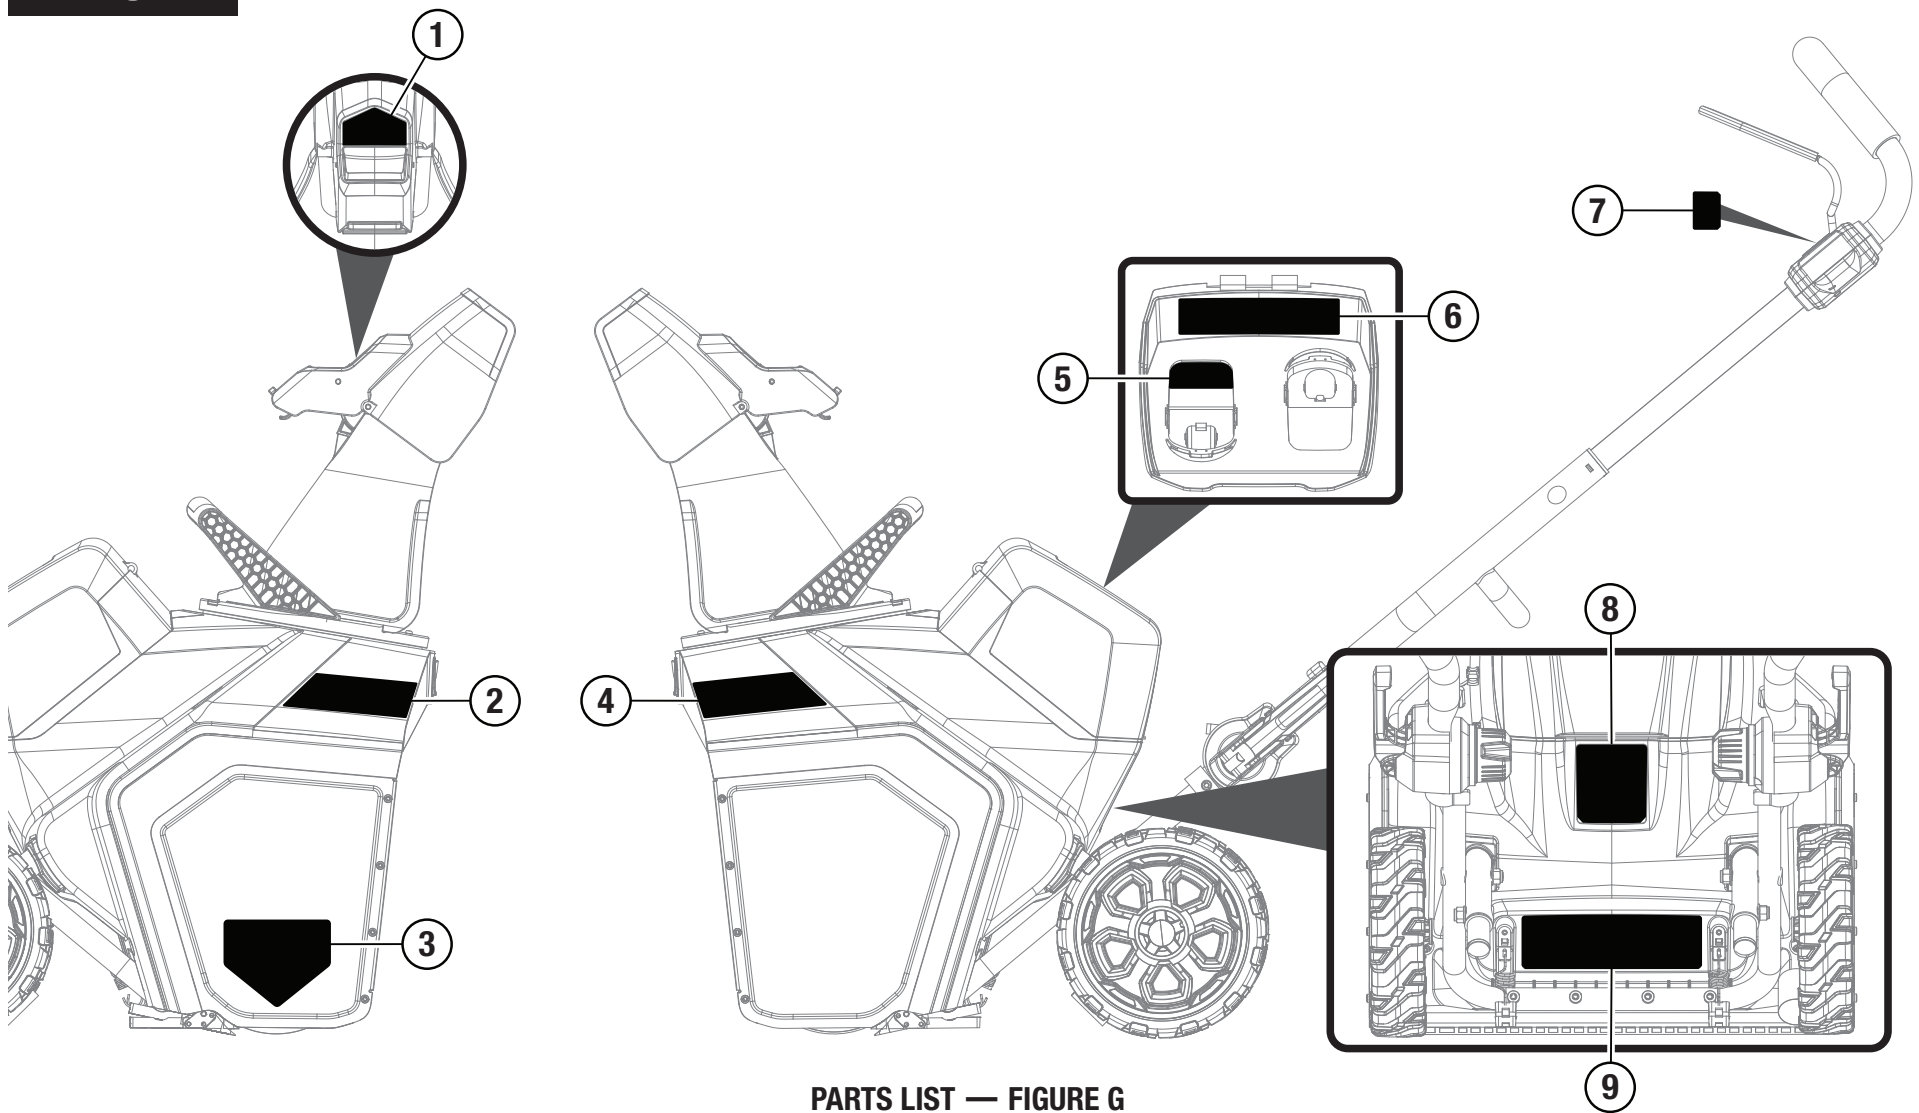

PARTS LIST — FIGURE G

KEY NO.	PART NO.	DESCRIPTION	QTY.
1	941588400	Chute Icon Label	1
2	941263523	21" Width Label (Non-Hero)	1
3	941641001	CPSC Label	1
4	941263500	21" Width Label (Hero)	1
5	941263503	Batteries Required Label	1

KEY NO.	PART NO.	DESCRIPTION	QTY.
6	941263502	Wet Conditions Warning Label	1
7	941263004	Starting Instructions Label	1
8	941263002	Icon / Danger Label	1
9	941263501	Data / Danger / Caution Label	1