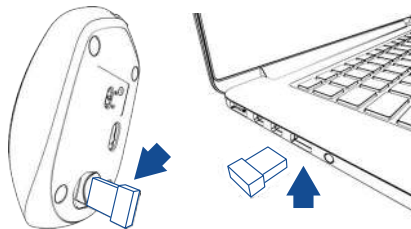

RECHARGEABLE WIRELESS MOUSE WITH ADJUSTABLE RESOLUTION

MS-RCWM USER MANUAL

MS-RCWM USER MANUAL

FEATURES

- Adjustable DPI: 800 / 1200 / 1600
- Rechargeable 600mAh Lithium battery
- Long range 2.4Ghz wireless transmission
- Fast charging at 3.7V - 20mA
- 3 buttons and DPI toggle button

QUICK INSTALLATION GUIDE

1. Remove the USB receiver from the mouse's storage compartment.
2. Connect the receiver to your computer.

RECHARGE YOUR MOUSE

1. Connect one end of the USB cable to your mouse.
2. Connect the other end to a USB port on your computer.