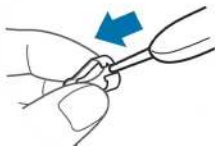

Active Stylus Pen

S Pen

Instructions for Use

No connection required
use directly

It can be used for writing, drawing,
and taking notes.

Pen tip replacement

Use tweezers to hold the pen tip
and remove it

Insert the new nib into the Pen

Eraser button

Specification

- Model:S Pen
- Dimension:145x8mm
- Battery:No charging required
- Fine Point Tips Size:0.5mm

Applicable model

Samsung Galaxy Tab S6
Samsung Galaxy Tab S6 Lite
Samsung Galaxy Tab S7
Samsung Galaxy Tab S7+
Samsung Galaxy Tab S7
Samsung Galaxy Tab S8
Samsung Galaxy Tab S8+
Samsung Galaxy Tab S8 Ultra
Samsung Galaxy Tab A8
Samsung Galaxy Tab A9