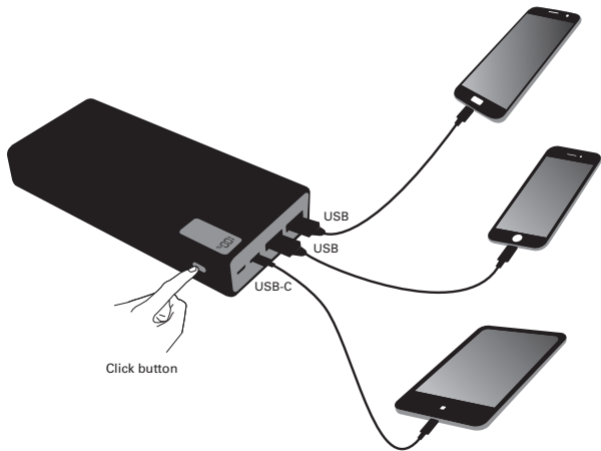

Charge devices