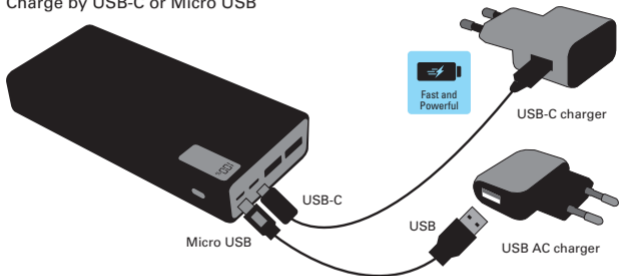

Powerbank USB-C PD 20W 20000

Quick guide

420-59

www.sandberg.world

Charge Powerbank

Charge by USB-C or Micro USB

Charging status display

Click the button to check the capacity of Powerbank