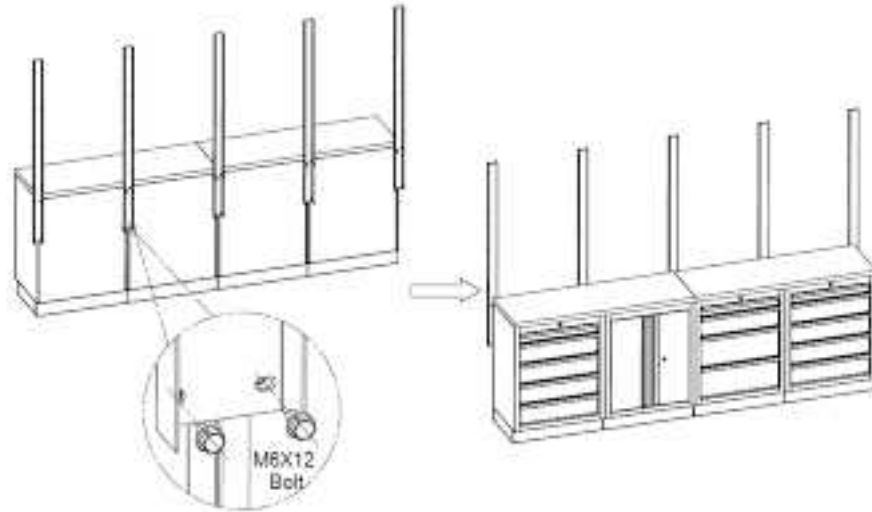

3. SPECIFICATION

Model No:.....**APMS64**
 Overall Size: 1360 x 460 x 910mm
 Small Draw (x5): 800 x 400 x 55mm
 Medium Draw (x1): 800 x 400 x 135mm
 Large Draw (x1): 1250 x 400 x 85mm
 Cupboard: 510 x 620 x 420mm
Model No:.....**APMS65**
 Overall Size (W x D x H): 680 x 280 x 350mm
Model No:.....**APMS68**
 Overall Size: 1360 x 280 x 350mm

4. ASSEMBLY

fig.2

fig.3

fig.4

Note: It is our policy to continually improve products and as such we reserve the right to alter data, specifications and component parts without prior notice.

Important: No Liability is accepted for incorrect use of this product.