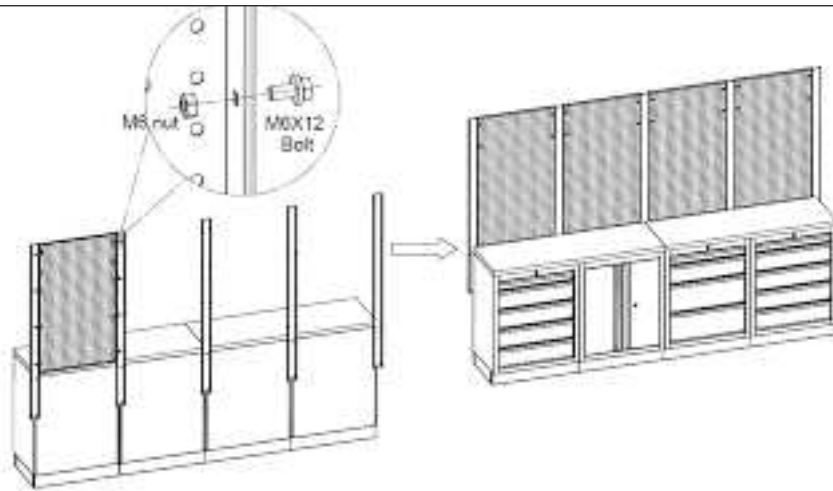

Note: It is our policy to continually improve products and as such we reserve the right to alter data, specifications and component parts without prior notice.

Important: No Liability is accepted for incorrect use of this product.

Warranty: Guarantee is 5 years from purchase date, proof of which is required for any claim.

ENVIRONMENT PROTECTION

Recycle unwanted materials instead of disposing of them as waste. All tools, accessories and packaging should be sorted, taken to a recycling centre and disposed of in a manner which is compatible with the environment. When the product becomes completely unserviceable and requires disposal, drain any fluids (if applicable) into approved containers and dispose of the product and fluids according to local regulations.

Jack Sealey Ltd t/a Sealey Group, Kempson Way, Suffolk Business Park, Bury St Edmunds, Suffolk, IP32 7AR UK
Jack Sealey (EU) Ltd t/a Sealey Group, Farney Street, Carrickmacross, Co. Monaghan, A81 PK68 Ireland
Tel: 01284 757500 • Email: sales@sealey.co.uk • Web: www.sealey.co.uk