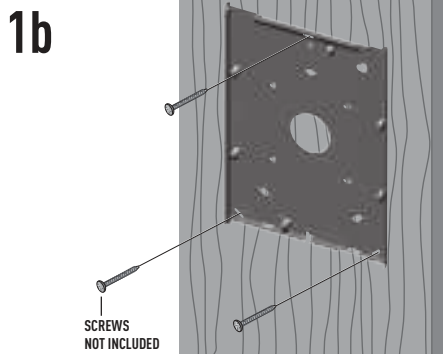

- (GB) Subject to printing errors and technical amendments.
- (NL) Drukfouten en technische wijzigingen voorbehouden.
- (F) Sous réserve de fautes d'impression et de modifications techniques.
- (D) Für Druckfehler übernehmen wir keine Verantwortung. Technische Änderungen vorbehalten.
- (E) Reservados errores de imprenta y sujeta a modificaciones.
- (I) Con riserva di modifiche tecniche e di eventuali errori di stampa.
- (P) Reserva-se a ocorrência de gralhas e de modificações técnicas.
- (H) Nyomdahibák és technikai változtatások joga fenntartva.
- (PL) Zastrzeżenie możliwości występowania błędów drukarskich i zmian technicznych.
- (RUS) Возможны ошибки при печати и технические модификации.

Designed and engineered in the Netherlands
More information on: www.vogels.com

VOGEL'S PRODUCTS BV, HONDSRUGLAAN 93, 5628 DB EINDHOVEN, THE NETHERLANDS

MOUIN_PTS12xx_V01