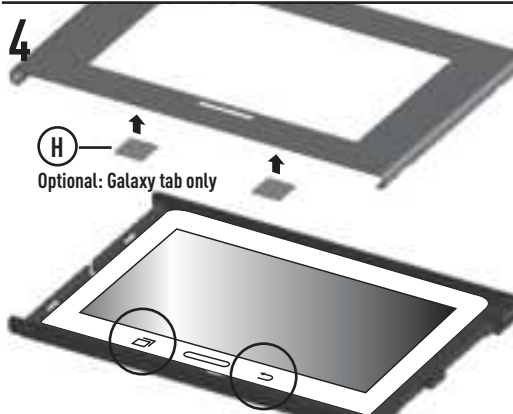

- (GB) Subject to printing errors and technical amendments.
- (NL) Drukfouten en technische wijzigingen voorbehouden.
- (F) Sous réserve de fautes d'impression et de modifications techniques.
- (D) Für Druckfehler übernehmen wir keine Verantwortung. Technische Änderungen vorbehalten.
- (E) Reservados errores de imprenta y sujeta a modificaciones.
- (I) Con riserva di modifiche tecniche e di eventuali errori di stampa.
- (P) Reserva-se a ocorrência de gralhas e de modificações técnicas.
- (H) Nyomdahibák és technikai változtatások joga fenntartva.
- (PL) Zastrzeżenie możliwości występowania błędów drukarskich i zmian technicznych.
- (RUS) Возможны ошибки при печати и технические модификации.

Designed and engineered in the Netherlands
More information on: www.vogels.com

VOGEL'S PRODUCTS BV, HONDSRUGLAAN 93, 5628 DB EINDHOVEN, THE NETHERLANDS

MOUIN_PTS12xx_V01