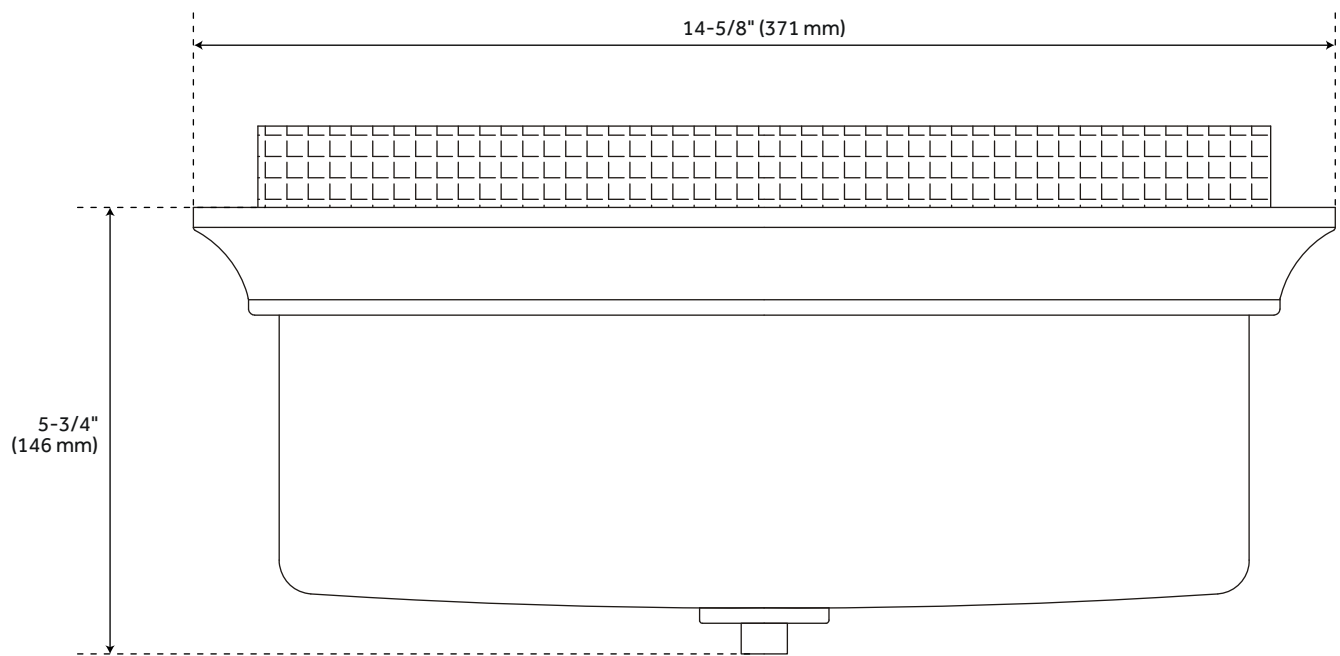

GARDENVILLE 3-LIGHT FLUSH-MOUNT CEILING LIGHT

SKU: 953131

FEATURES

Installation Type: Ceiling Mount
Design: Traditional
Material: Steel/Glass
Width: 14-5/8"
Height: 5-3/4"
Mounting Hardware Included: Yes
Reversible Mounting: No
Shade Finish: Frosted
Shade Material: Glass
Number of Bulbs: 3
Location Type: Suitable for Dry Locations
Bulbs Included: No
Bulb Type: Medium E-26
Wattage per Bulb: 75

CODES/STANDARDS

UL 1598 / CSA C22.2 No 250.0

Code:
REVISED 12/28/2021

GARDENVILLE 3-LIGHT FLUSH-MOUNT CEILING LIGHT

SKU: 953131

All dimensions and specifications are nominal and may vary. Use actual products for accuracy in critical situations.