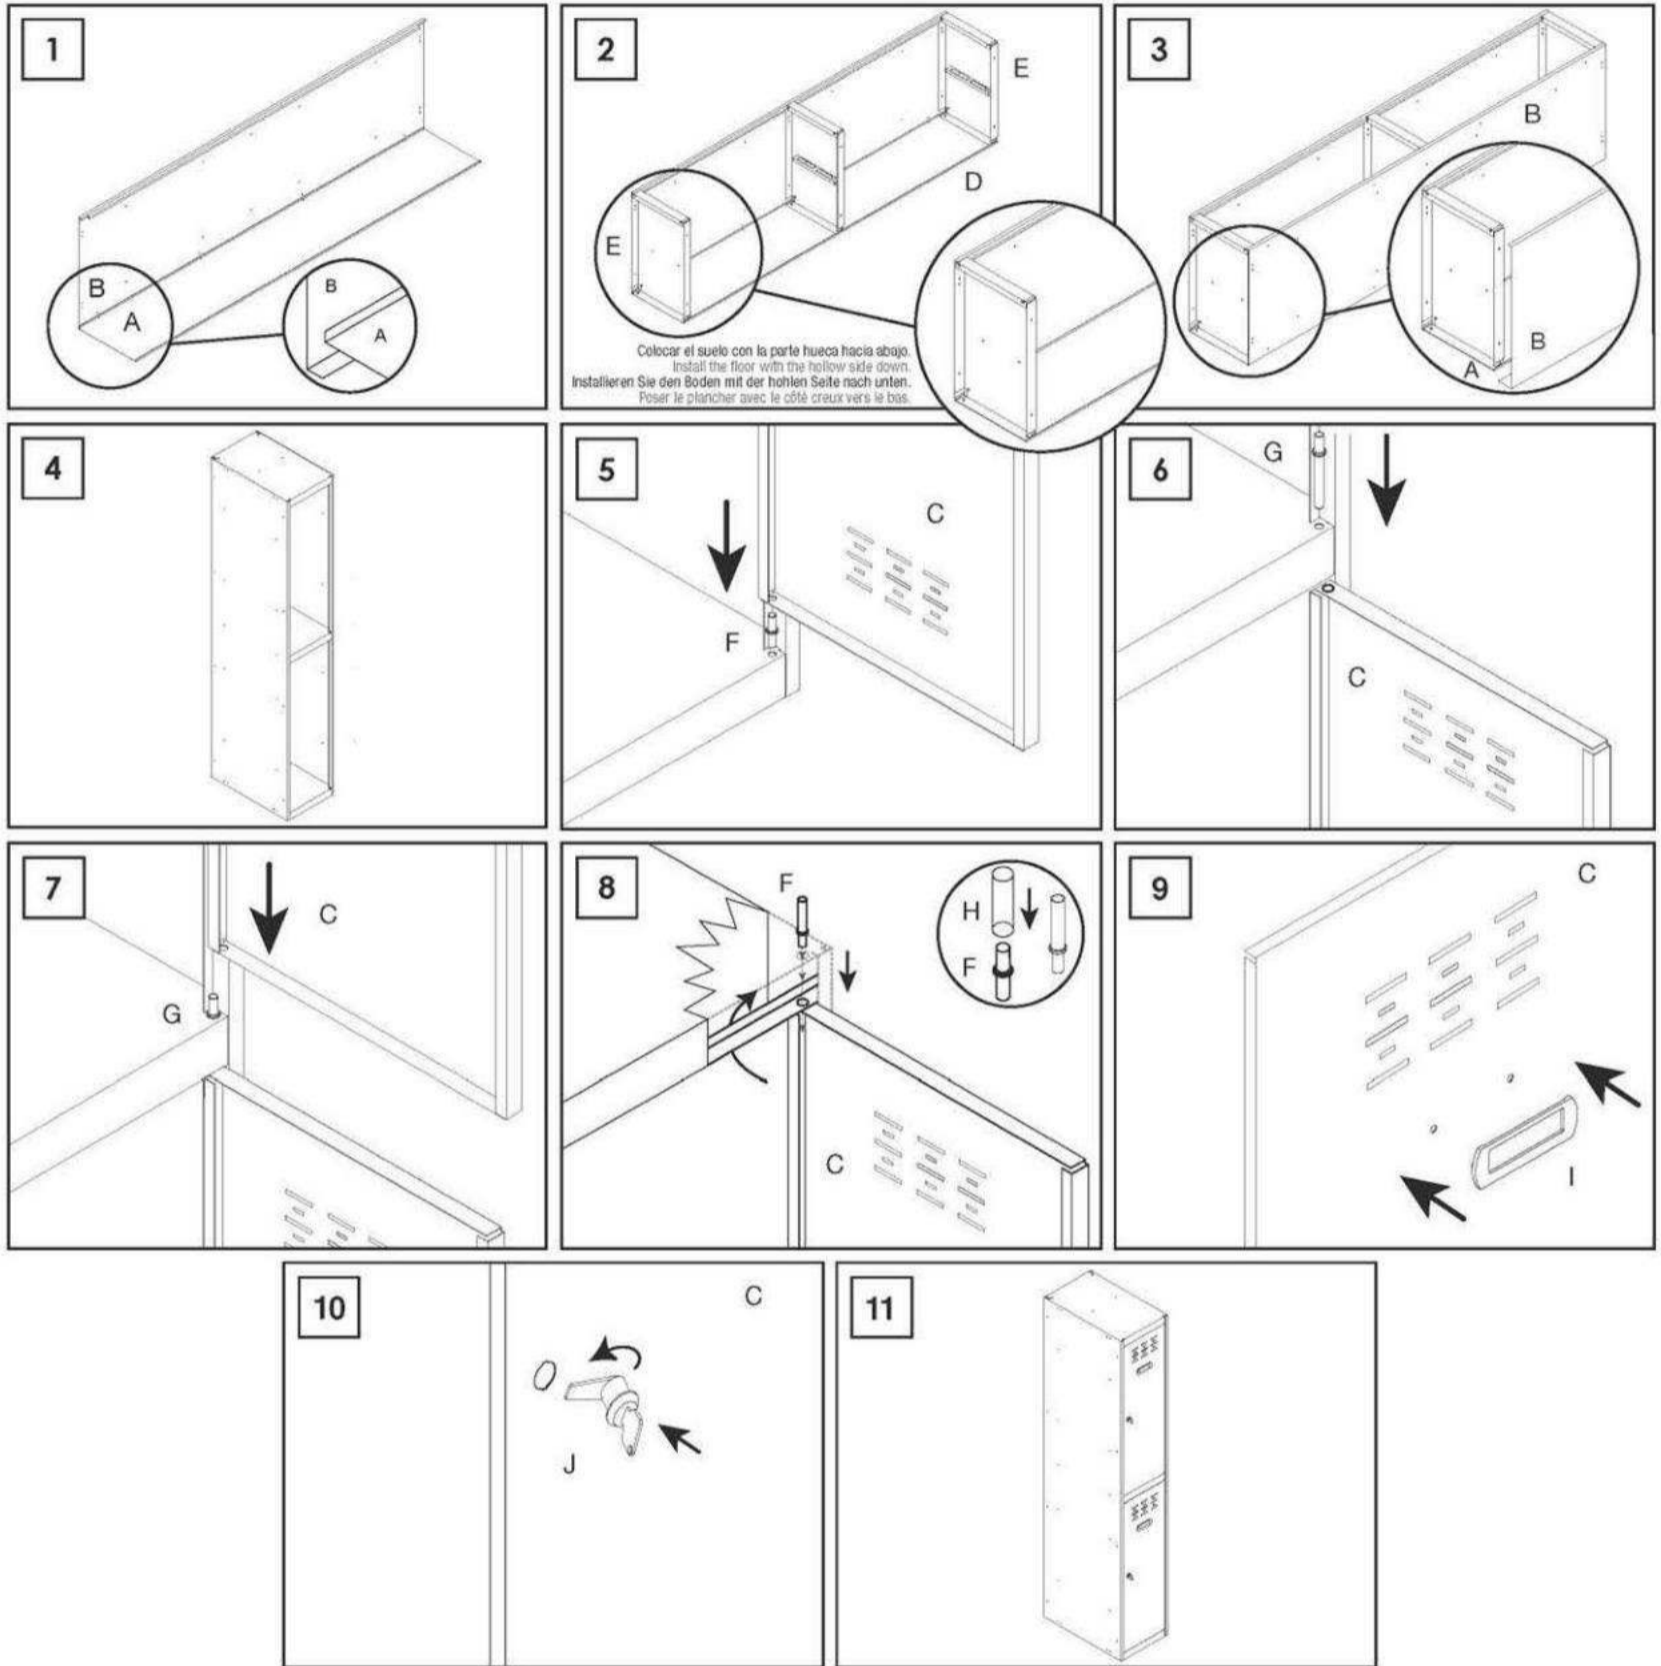

PROF. DISM. TANDEM 1/2 300 INICIAL PROF. DISM. TANDEM 1/2 400 INICIAL