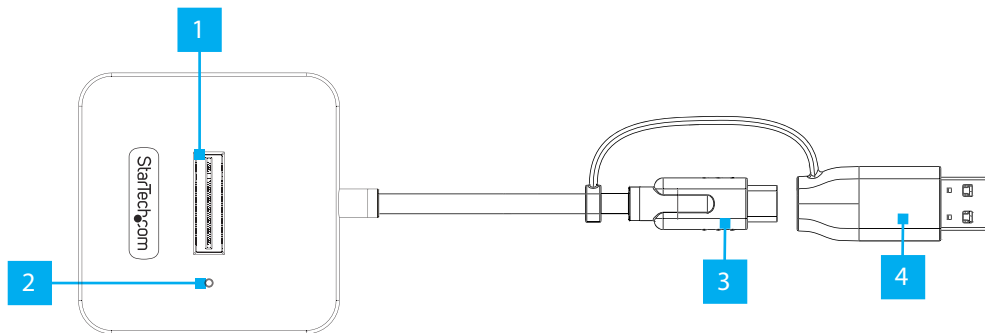

USB-C/USB-A 2-in-1 M.2 NVMe Dock Adapter - 10Gbps

Product ID

1USB3-NVME-DOCK

Component	Function
1 M.2 NVMe Drive Slot	<ul style="list-style-type: none"> Insert an M.2 NVMe Drive Toaster-style design for heat dissipation
2 LED Indicator	<ul style="list-style-type: none"> Solid: Drive detected Flashing: Read/Write activity
3 USB-C Host Connector - 10Gbps	<ul style="list-style-type: none"> Connect to a USB-C Port on a Host Computer Detach the USB-A Adapter from the integrated USB-C Cable
4 USB-A Adapter - 10Gbps	<ul style="list-style-type: none"> Connect to a USB-A Port on a Host Computer Attaches onto the integrated USB-C Cable

Package Contents

- USB-C/USB-A 2-in-1 M.2 NVMe Dock Adapter x 1
- Quick-Start Guide x 1

Operation

Warning! M.2 Drives can become hot during prolonged data transfer sessions. Avoid touching the M.2 Drive immediately after use to prevent possible burns. Allow the drive to cool down before removing/handling.

Warning! Always eject the drive safely through the Operating System before disconnecting. Avoid hot-swapping drives to prevent data loss or device damage.

1. Insert the **M.2 NVMe Drive** vertically into the **USB-C/USB-A 2-in-1 M.2 NVMe Dock Adapter**.
2. Connect the **USB-C/USB-A 2-in-1 M.2 NVMe Dock Adapter** to an available **USB-C** or **USB-A Port** on the **Host Computer**.
 - If your computer has only USB-A ports, attach the included **USB-C to USB-A Adapter** on the integrated USB-C Cable on the **USB-C/USB-A 2-in-1 M.2 NVMe Dock Adapter**.