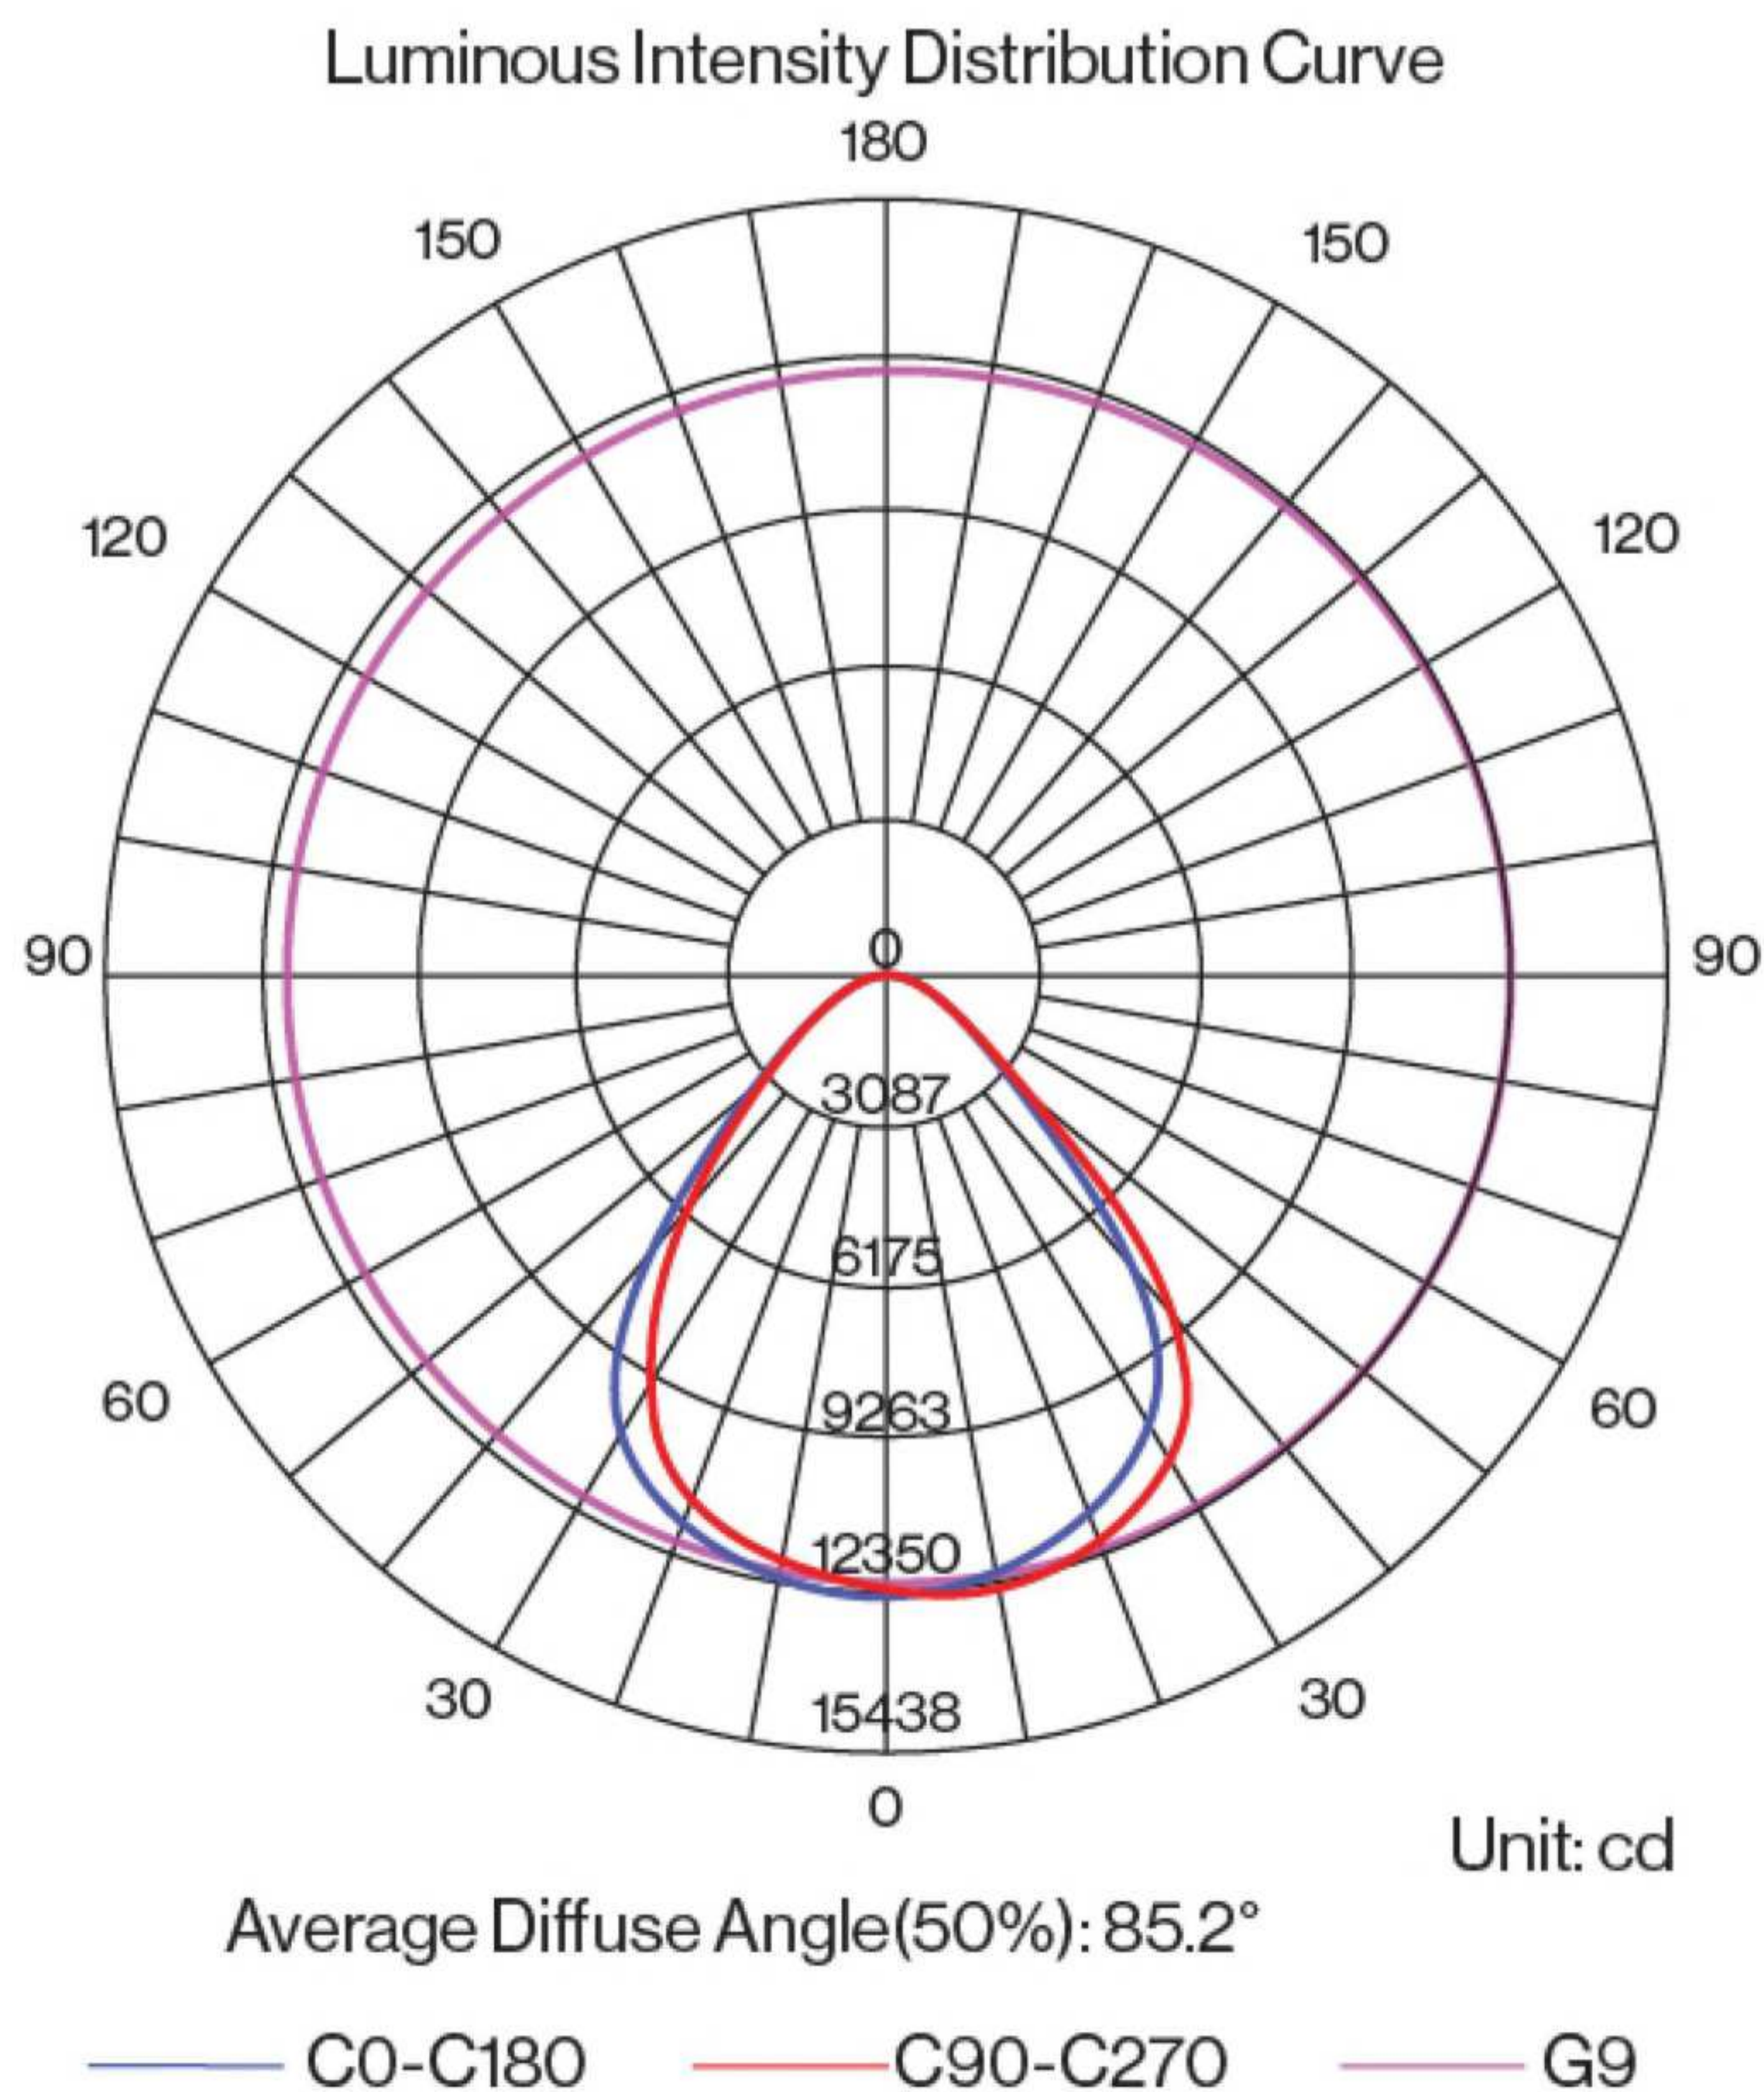

## UFO High Bay LED Fixture

This low-profile, dimmable 150W LED UFO High Bay features a 90° beam spread and multiple mounting options (hooks, ceiling, & ½" NPT Pole Mount) for easy installation. Wet-rated for outdoor or indoor use, including warehouses, gymnasiums, retail spaces, gas stations, & highway toll stations.

### LIGHT DISTRIBUTION ANGLE

NOTE: The curves indicate the illuminated area and the average illumination at different distances.

### LIGHTING PERFORMANCE

Lumens	21000lm
Equivalency	600W
Frequency	50/60Hz
Color Rendering Index	80+
Beam Angle	90°
Dimmable	0-10V
Efficacy	145
Color Temperature	5000K