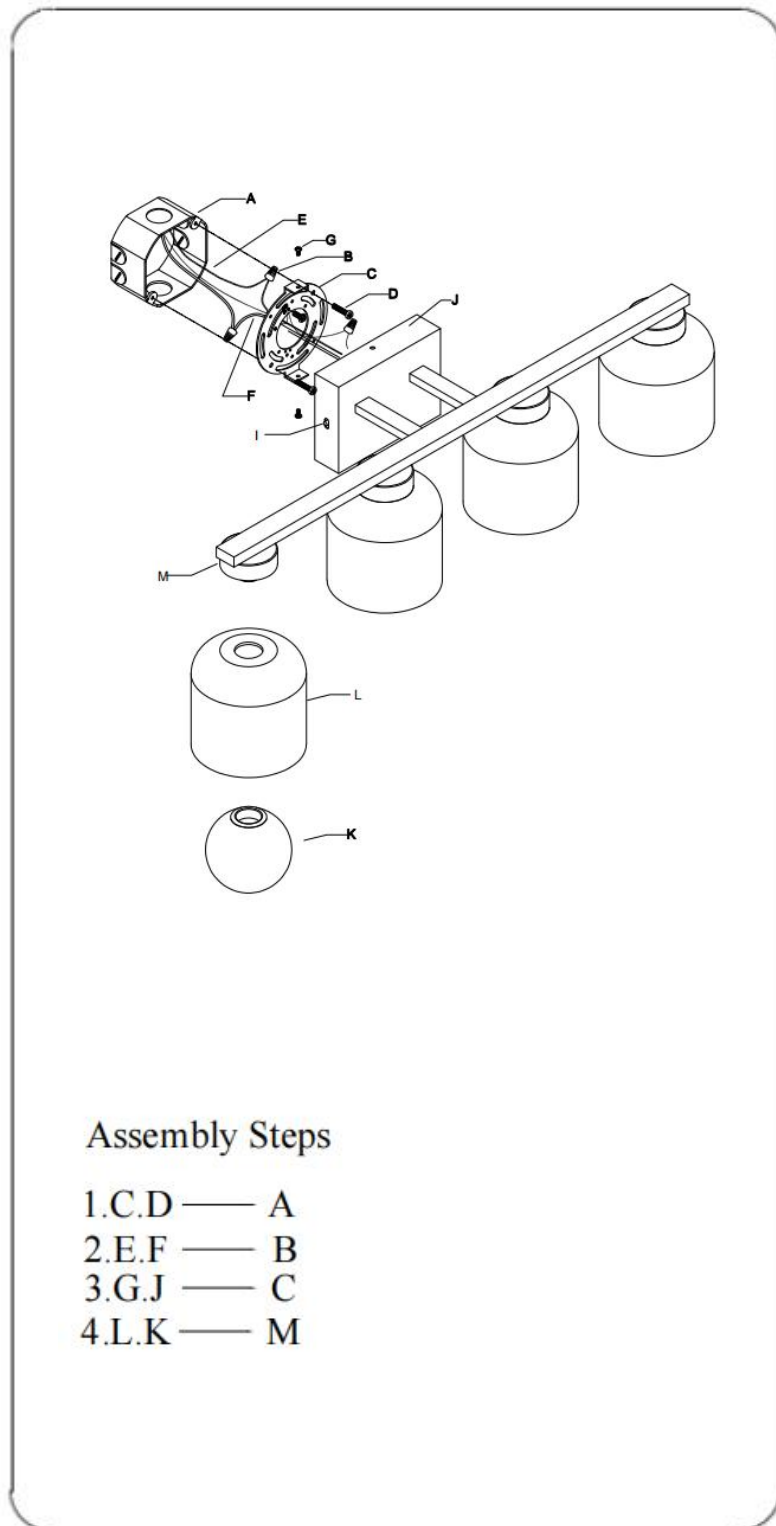

Assembly Steps

- 1.C.D — A
- 2.E.F — B
- 3.G.J — C
- 4.L.K — M

WIRE CONNECTION DIAGRAM

Wires meeting safety standards are required to connect the electrical circuit.

CAUTION: Risk of fire

Please read all instructions carefully. Before you proceed to install, make sure that the power supply is turned off and remains off until installation is completed.

PARTS INCLUDED

Code	Part Description	QTY
A	Junction box	0
B	Wire nuts	3
C	Mounting bracket	1
D	Studs	2
E	Leading wires	2
F	Wires	2
G	Screws	2
J	Canopy	1
I	Color temperature switch	1
K	Glass shades (inner)	4
L	Glass shades (outer)	4
M	Lamp cups	4