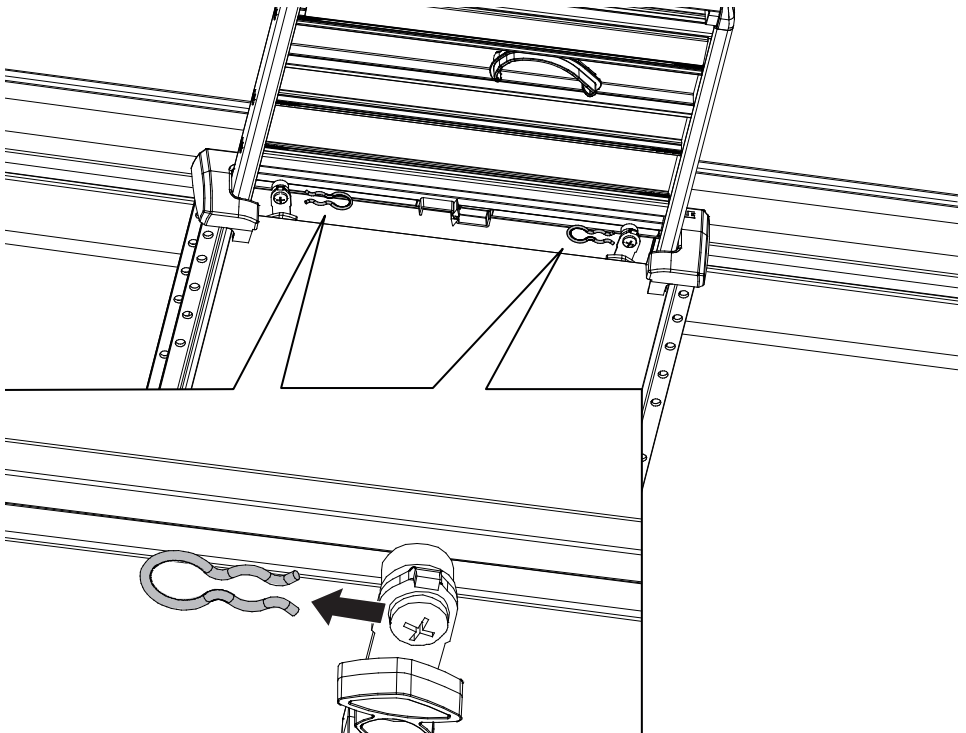

8 MANUAL RELEASE