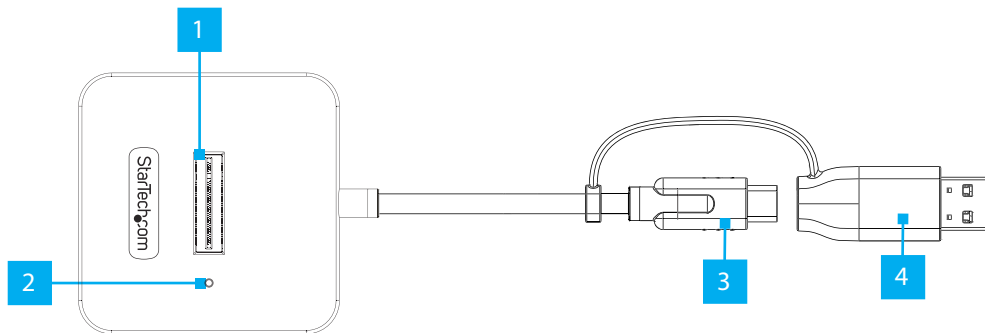

## USB-C/USB-A 2-in-1 M.2 NVMe Dock Adapter - 10Gbps

### Product ID

1USB3-NVME-DOCK

Component	Function
1 M.2 NVMe Drive Slot	<ul style="list-style-type: none"> <li>Insert an <b>M.2 NVMe Drive</b></li> <li>Toaster-style design for heat dissipation</li> </ul>
2 LED Indicator	<ul style="list-style-type: none"> <li><b>Solid:</b> Drive detected</li> <li><b>Flashing:</b> Read/Write activity</li> </ul>
3 USB-C Host Connector - 10Gbps	<ul style="list-style-type: none"> <li>Connect to a <b>USB-C Port</b> on a <b>Host Computer</b></li> <li>Detach the <b>USB-A Adapter</b> from the integrated <b>USB-C Cable</b></li> </ul>
4 USB-A Adapter - 10Gbps	<ul style="list-style-type: none"> <li>Connect to a <b>USB-A Port</b> on a <b>Host Computer</b></li> <li>Attaches onto the integrated <b>USB-C Cable</b></li> </ul>

**Warning!** Always eject the drive safely through the Operating System before disconnecting. Avoid hot-swapping drives to prevent data loss or device damage.

1. Insert the **M.2 NVMe Drive** vertically into the **USB-C/USB-A 2-in-1 M.2 NVMe Dock Adapter**.
2. Connect the **USB-C/USB-A 2-in-1 M.2 NVMe Dock Adapter** to an available **USB-C** or **USB-A Port** on the **Host Computer**.
  - If your computer has only USB-A ports, attach the included **USB-C to USB-A Adapter** on the integrated USB-C Cable on the **USB-C/USB-A 2-in-1 M.2 NVMe Dock Adapter**.