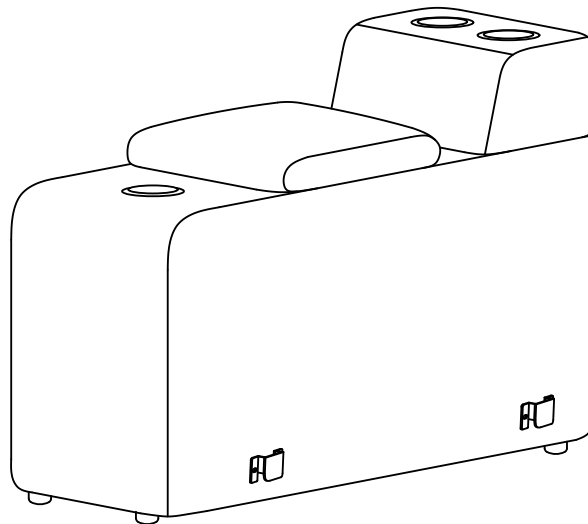

Assembly Instruction of Sofa

Step 1

① x4

Step 2

④ x1

Step 1