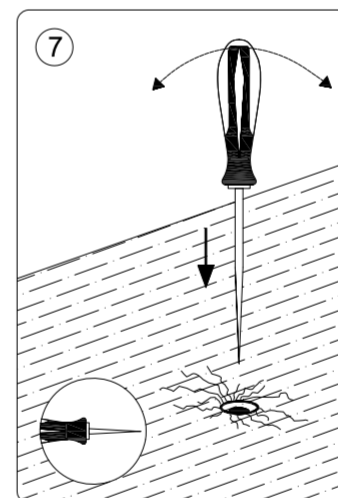

Size: 297x210mm

WiZ

WiZ 12V Ground Spot Extension Manual

929003258701

929003258706

Click to turn on / off
Long press to pairing mode when light is off.

3241 659 96131

© 2022 Signify Holding
Signify

wizconnected.com

Brand		WiZ	
Product Family		LED	
Shape			
Wattage			
Template Ref.		N/A	
SGS number		6859245	
12-NC.NBR		324165996131	
Masterdrawing		A4	
CRC Ref.		CRC000	
Barcode No.		8720169071650	
Operator(s)		winter.chen	
VERSION No.		v5	
Date in			
Date amended		20220825	
Black		DIECUT	
Date Check			
<input type="checkbox"/> Check briefing Traffic			
Artwork document			
<input type="checkbox"/> Legend	<input type="checkbox"/> Number of colors		
<input type="checkbox"/> 12NC	<input type="checkbox"/> Trapping/Bleed		
<input type="checkbox"/> Barcode	<input type="checkbox"/> Images hires		
<input type="checkbox"/> Diecut	<input type="checkbox"/> Jobsizes		
Approval			
<input type="checkbox"/> QC Lithographer	SGS Shanghai Production		
<input type="checkbox"/> Product Manager	zhang.jie@signify.com		
<input type="checkbox"/> Traffic Manager	Joanna Wu		