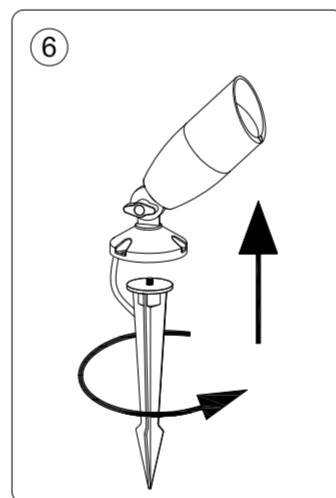

Size: 297x210mm

WiZ

WiZ 12V Ground Spot Extension Manual

929003258701

929003258706

Click to turn on / off
Long press to pairing mode when light is off.

3241 659 96131

© 2022 Signify Holding
Signify

wizconnected.com

Brand		WiZ	
Product Family		LED	
Shape			
Wattage			
Template Ref.		N/A	
SGS number		6859245	
12-NC.NBR		324165996131	
Masterdrawing		A4	
CRC Ref.		CRC000	
Barcode No.		8720169071650	
Operator(s)		winter.chen	
VERSION No.		v5	
Date in			
Date amended		20220825	
Black		DIECUT	
Date Check			
<input type="checkbox"/> Check briefing Traffic			
Artwork document			
<input type="checkbox"/> Legend	<input type="checkbox"/> Number of colors		
<input type="checkbox"/> 12NC	<input type="checkbox"/> Trapping/Bleed		
<input type="checkbox"/> Barcode	<input type="checkbox"/> Images hires		
<input type="checkbox"/> Diecut	<input type="checkbox"/> Jobsizes		
Approval			
<input type="checkbox"/> QC Lithographer	SGS Shanghai Production		
<input type="checkbox"/> Product Manager	zhang.jie@signify.com		
<input type="checkbox"/> Traffic Manager	Joanna Wu		