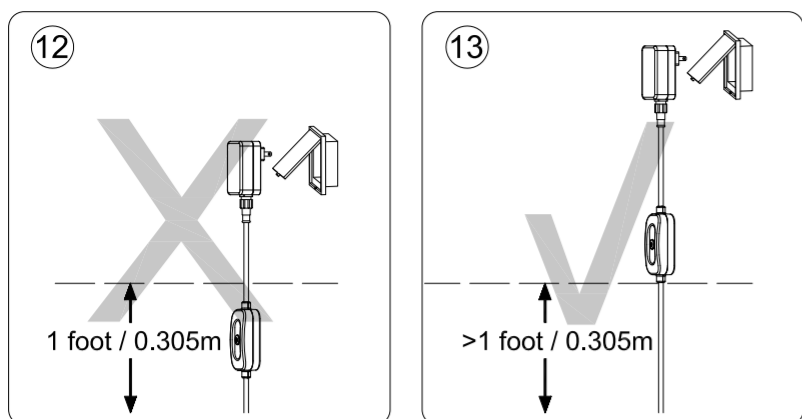

Size: 297x210mm

WiZ

WiZ 12V Ground Spot Extension Manual

929003258701

929003258706

Click to turn on / off
Long press to pairing mode when light is off.

3241 659 96131

© 2022 Signify Holding
Signify

wizconnected.com

Brand		WiZ	
Product Family		LED	
Shape			
Wattage			
Template Ref.		N/A	
SGS number		6859245	
12-NC.NBR		324165996131	
Masterdrawing		A4	
CRC Ref.		CRC000	
Barcode No.		8720169071650	
Operator(s)		winter.chen	
VERSION No.		v5	
Date in			
Date amended		20220825	
Black		DIECUT	
Date Check			
<input type="checkbox"/> Check briefing Traffic			
Artwork document			
<input type="checkbox"/> Legend	<input type="checkbox"/> Number of colors		
<input type="checkbox"/> 12NC	<input type="checkbox"/> Trapping/Bleed		
<input type="checkbox"/> Barcode	<input type="checkbox"/> Images hires		
<input type="checkbox"/> Diecut	<input type="checkbox"/> Jobsizes		
Approval			
<input type="checkbox"/> QC Lithographer	SGS Shanghai Production		
<input type="checkbox"/> Product Manager	zhang.jie@signify.com		
<input type="checkbox"/> Traffic Manager	Joanna Wu		