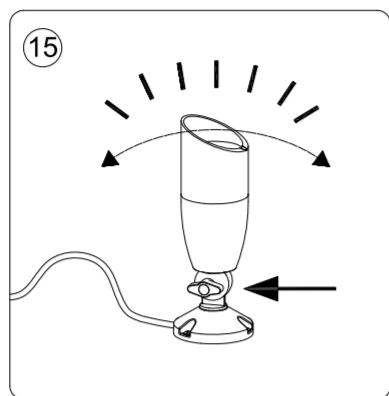

Size: 297x210mm

WiZ

WiZ 12V Ground Spot Extension Manual

929003258701

929003258706

Click to turn on / off
Long press to pairing mode when light is off.

3241 659 96131

© 2022 Signify Holding
Signify

wizconnected.com

Brand		WiZ	
Product Family		LED	
Shape			
Wattage			
Template Ref.		N/A	
SGS number		6859245	
12-NC.NBR		324165996131	
Masterdrawing		A4	
CRC Ref.		CRC000	
Barcode No.		8720169071650	
Operator(s)		winter.chen	
VERSION No.		v5	
Date in			
Date amended		20220825	
Black		DIECUT	
Date Check			
<input type="checkbox"/> Check briefing Traffic			
Artwork document			
<input type="checkbox"/> Legend	<input type="checkbox"/> Number of colors		
<input type="checkbox"/> 12NC	<input type="checkbox"/> Trapping/Bleed		
<input type="checkbox"/> Barcode	<input type="checkbox"/> Images hires		
<input type="checkbox"/> Diecut	<input type="checkbox"/> Jobsizes		
Approval			
<input type="checkbox"/> QC Lithographer	SGS Shanghai Production		
<input type="checkbox"/> Product Manager	zhang.jie@signify.com		
<input type="checkbox"/> Traffic Manager	Joanna Wu		