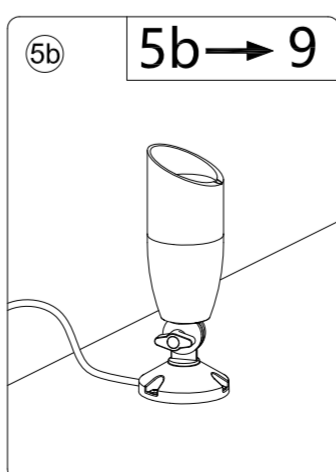

Size: 297x210mm

WiZ

WiZ 12V Ground Spot Extension Manual

929003258701

929003258706

Click to turn on / off
Long press to pairing mode when light is off.

3241 659 96131

© 2022 Signify Holding
Signify

wizconnected.com

Brand		WiZ	
Product Family		LED	
Shape			
Wattage			
Template Ref.		N/A	
SGS number		6859245	
12-NC.NBR		324165996131	
Masterdrawing		A4	
CRC Ref.		CRC000	
Barcode No.		8720169071650	
Operator(s)		winter.chen	
VERSION No.		v5	
Date in			
Date amended		20220825	
Black		DIECUT	
Date Check			
<input type="checkbox"/> Check briefing Traffic			
Artwork document			
<input type="checkbox"/> Legend	<input type="checkbox"/> Number of colors		
<input type="checkbox"/> 12NC	<input type="checkbox"/> Trapping/Bleed		
<input type="checkbox"/> Barcode	<input type="checkbox"/> Images hires		
<input type="checkbox"/> Diecut	<input type="checkbox"/> Jobsizes		
Approval			
<input type="checkbox"/> QC Lithographer	SGS Shanghai Production		
<input type="checkbox"/> Product Manager	zhang.jie@signify.com		
<input type="checkbox"/> Traffic Manager	Joanna Wu		