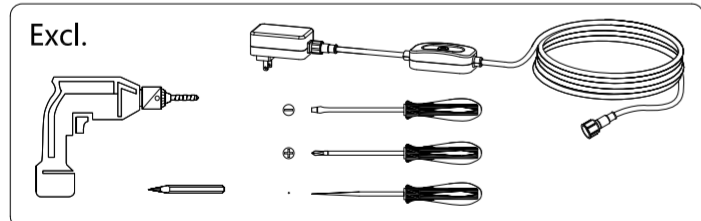

Size: 297x210mm

WiZ

WiZ 12V Ground Spot Extension Manual

929003258701

929003258706

Click to turn on / off
Long press to pairing mode when light is off.

3241 659 96131

© 2022 Signify Holding
Signify

wizconnected.com

Brand		WiZ	
Product Family		LED	
Shape			
Wattage			
Template Ref.		N/A	
SGS number		6859245	
12-NC.NBR		324165996131	
Masterdrawing		A4	
CRC Ref.		CRC000	
Barcode No.		8720169071650	
Operator(s)		winter.chen	
VERSION No.		v5	
Date in			
Date amended		20220825	
Black		DIECUT	
Date Check			
<input type="checkbox"/> Check briefing Traffic			
Artwork document			
<input type="checkbox"/> Legend	<input type="checkbox"/> Number of colors		
<input type="checkbox"/> 12NC	<input type="checkbox"/> Trapping/Bleed		
<input type="checkbox"/> Barcode	<input type="checkbox"/> Images hires		
<input type="checkbox"/> Diecut	<input type="checkbox"/> Jobsizes		
Approval			
<input type="checkbox"/> QC Lithographer	SGS Shanghai Production		
<input type="checkbox"/> Product Manager	zhang.jie@signify.com		
<input type="checkbox"/> Traffic Manager	Joanna Wu		