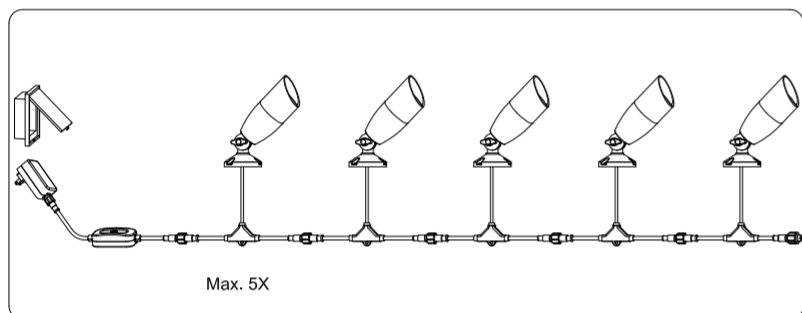

Size: 297x210mm

WiZ

WiZ 12V Ground Spot Extension Manual

929003258701

929003258706

Click to turn on / off
Long press to pairing mode when light is off.

3241 659 96131

© 2022 Signify Holding
Signify

wizconnected.com

Brand		WiZ	
Product Family		LED	
Shape			
Wattage			
Template Ref.		N/A	
SGS number		6859245	
12-NC.NBR		324165996131	
Masterdrawing		A4	
CRC Ref.		CRC000	
Barcode No.		8720169071650	
Operator(s)		winter.chen	
VERSION No.		v5	
Date in			
Date amended		20220825	
Black		DIECUT	
Date Check			
<input type="checkbox"/> Check briefing Traffic			
Artwork document			
<input type="checkbox"/> Legend	<input type="checkbox"/> Number of colors		
<input type="checkbox"/> 12NC	<input type="checkbox"/> Trapping/Bleed		
<input type="checkbox"/> Barcode	<input type="checkbox"/> Images hires		
<input type="checkbox"/> Diecut	<input type="checkbox"/> Jobsizes		
Approval			
<input type="checkbox"/> QC Lithographer	SGS Shanghai Production		
<input type="checkbox"/> Product Manager	zhang.jie@signify.com		
<input type="checkbox"/> Traffic Manager	Joanna Wu		