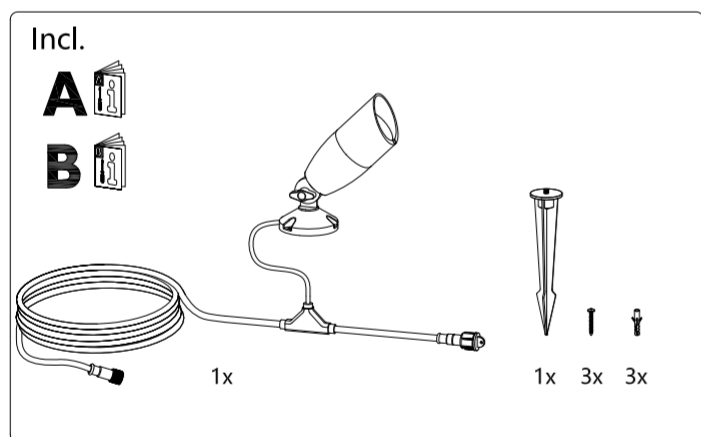

Size: 297x210mm

WiZ

WiZ 12V Ground Spot Extension Manual

929003258701

929003258706

Click to turn on / off
Long press to pairing mode when light is off.

3241 659 96131

© 2022 Signify Holding
Signify

wizconnected.com

Brand		WiZ	
Product Family		LED	
Shape			
Wattage			
Template Ref.		N/A	
SGS number		6859245	
12-NC.NBR		324165996131	
Masterdrawing		A4	
CRC Ref.		CRC000	
Barcode No.		8720169071650	
Operator(s)		winter.chen	
VERSION No.		v5	
Date in			
Date amended		20220825	
Black		DIECUT	
Date Check			
<input type="checkbox"/> Check briefing Traffic			
Artwork document			
<input type="checkbox"/> Legend	<input type="checkbox"/> Number of colors		
<input type="checkbox"/> 12NC	<input type="checkbox"/> Trapping/Bleed		
<input type="checkbox"/> Barcode	<input type="checkbox"/> Images hires		
<input type="checkbox"/> Diecut	<input type="checkbox"/> Jobsizes		
Approval			
<input type="checkbox"/> QC Lithographer	SGS Shanghai Production		
<input type="checkbox"/> Product Manager	zhang.jie@signify.com		
<input type="checkbox"/> Traffic Manager	Joanna Wu		