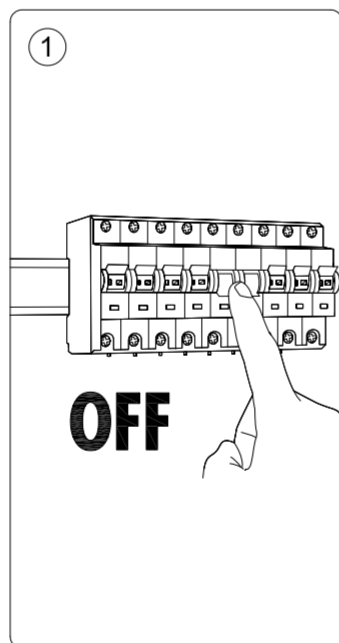

Size: 297x210mm

WiZ

WiZ 12V Ground Spot Extension Manual

929003258701

929003258706

Click to turn on / off
Long press to pairing mode when light is off.

3241 659 96131

© 2022 Signify Holding
Signify

wizconnected.com

Brand		WiZ	
Product Family		LED	
Shape			
Wattage			
Template Ref.		N/A	
SGS number		6859245	
12-NC.NBR		324165996131	
Masterdrawing		A4	
CRC Ref.		CRC000	
Barcode No.		8720169071650	
Operator(s)		winter.chen	
VERSION No.		v5	
Date in			
Date amended		20220825	
Black		DIECUT	
Date Check			
<input type="checkbox"/> Check briefing Traffic			
Artwork document			
<input type="checkbox"/> Legend	<input type="checkbox"/> Number of colors		
<input type="checkbox"/> 12NC	<input type="checkbox"/> Trapping/Bleed		
<input type="checkbox"/> Barcode	<input type="checkbox"/> Images hires		
<input type="checkbox"/> Diecut	<input type="checkbox"/> Jobsizes		
Approval			
<input type="checkbox"/> QC Lithographer	SGS Shanghai Production		
<input type="checkbox"/> Product Manager	zhang.jie@signify.com		
<input type="checkbox"/> Traffic Manager	Joanna Wu		