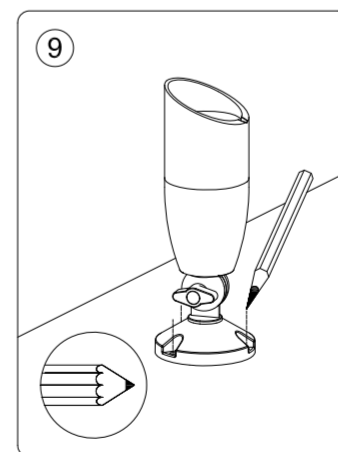

Size: 297x210mm

WiZ

WiZ 12V Ground Spot Extension Manual

929003258701

929003258706

Click to turn on / off
Long press to pairing mode when light is off.

3241 659 96131

© 2022 Signify Holding
Signify

wizconnected.com

Brand		WiZ	
Product Family		LED	
Shape			
Wattage			
Template Ref.		N/A	
SGS number		6859245	
12-NC.NBR		324165996131	
Masterdrawing		A4	
CRC Ref.		CRC000	
Barcode No.		8720169071650	
Operator(s)		winter.chen	
VERSION No.		v5	
Date in			
Date amended		20220825	
Black		DIECUT	
Date Check			
<input type="checkbox"/> Check briefing Traffic			
Artwork document			
<input type="checkbox"/> Legend	<input type="checkbox"/> Number of colors		
<input type="checkbox"/> 12NC	<input type="checkbox"/> Trapping/Bleed		
<input type="checkbox"/> Barcode	<input type="checkbox"/> Images hires		
<input type="checkbox"/> Diecut	<input type="checkbox"/> Jobsizes		
Approval			
<input type="checkbox"/> QC Lithographer	SGS Shanghai Production		
<input type="checkbox"/> Product Manager	zhang.jie@signify.com		
<input type="checkbox"/> Traffic Manager	Joanna Wu		