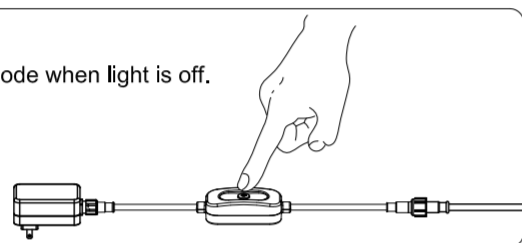

Size: 297x210mm

WiZ

WiZ 12V Ground Spot Extension Manual

929003258701

929003258706

Click to turn on / off
Long press to pairing mode when light is off.

3241 659 96131

© 2022 Signify Holding
Signify

wizconnected.com

Brand		WiZ	
Product Family		LED	
Shape			
Wattage			
Template Ref.		N/A	
SGS number		6859245	
12-NC.NBR		324165996131	
Masterdrawing		A4	
CRC Ref.		CRC000	
Barcode No.		8720169071650	
Operator(s)		winter.chen	
VERSION No.		v5	
Date in			
Date amended		20220825	
Black		DIECUT	
Date Check			
<input type="checkbox"/> Check briefing Traffic			
Artwork document			
<input type="checkbox"/> Legend	<input type="checkbox"/> Number of colors		
<input type="checkbox"/> 12NC	<input type="checkbox"/> Trapping/Bleed		
<input type="checkbox"/> Barcode	<input type="checkbox"/> Images hires		
<input type="checkbox"/> Diecut	<input type="checkbox"/> Jobsizes		
Approval			
<input type="checkbox"/> QC Lithographer	SGS Shanghai Production		
<input type="checkbox"/> Product Manager	zhang.jie@signify.com		
<input type="checkbox"/> Traffic Manager	Joanna Wu		