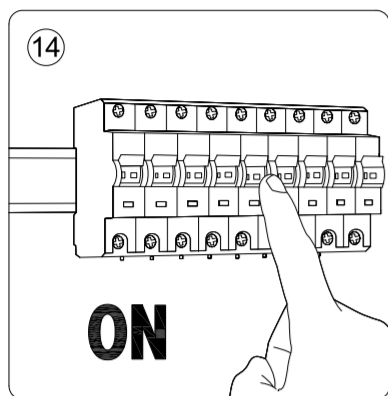

Size: 297x210mm

WiZ

WiZ 12V Ground Spot Extension Manual

929003258701

929003258706

Click to turn on / off
Long press to pairing mode when light is off.

3241 659 96131

© 2022 Signify Holding
Signify

wizconnected.com

Brand		WiZ	
Product Family		LED	
Shape			
Wattage			
Template Ref.		N/A	
SGS number		6859245	
12-NC.NBR		324165996131	
Masterdrawing		A4	
CRC Ref.		CRC000	
Barcode No.		8720169071650	
Operator(s)		winter.chen	
VERSION No.		v5	
Date in			
Date amended		20220825	
Black		DIECUT	
Date Check			
<input type="checkbox"/> Check briefing Traffic			
Artwork document			
<input type="checkbox"/> Legend	<input type="checkbox"/> Number of colors		
<input type="checkbox"/> 12NC	<input type="checkbox"/> Trapping/Bleed		
<input type="checkbox"/> Barcode	<input type="checkbox"/> Images hires		
<input type="checkbox"/> Diecut	<input type="checkbox"/> Jobsizes		
Approval			
<input type="checkbox"/> QC Lithographer	SGS Shanghai Production		
<input type="checkbox"/> Product Manager	zhang.jie@signify.com		
<input type="checkbox"/> Traffic Manager	Joanna Wu		