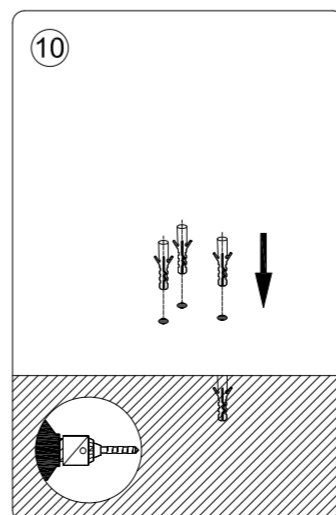

Size: 297x210mm

WiZ

WiZ 12V Ground Spot Extension Manual

929003258701

929003258706

Click to turn on / off
Long press to pairing mode when light is off.

3241 659 96131

© 2022 Signify Holding
Signify

wizconnected.com

Brand		WiZ	
Product Family		LED	
Shape			
Wattage			
Template Ref.		N/A	
SGS number		6859245	
12-NC.NBR		324165996131	
Masterdrawing		A4	
CRC Ref.		CRC000	
Barcode No.		8720169071650	
Operator(s)		winter.chen	
VERSION No.		v5	
Date in			
Date amended		20220825	
Black		DIECUT	
Date Check			
<input type="checkbox"/> Check briefing Traffic			
Artwork document			
<input type="checkbox"/> Legend	<input type="checkbox"/> Number of colors		
<input type="checkbox"/> 12NC	<input type="checkbox"/> Trapping/Bleed		
<input type="checkbox"/> Barcode	<input type="checkbox"/> Images hires		
<input type="checkbox"/> Diecut	<input type="checkbox"/> Jobsizes		
Approval			
<input type="checkbox"/> QC Lithographer	SGS Shanghai Production		
<input type="checkbox"/> Product Manager	zhang.jie@signify.com		
<input type="checkbox"/> Traffic Manager	Joanna Wu		