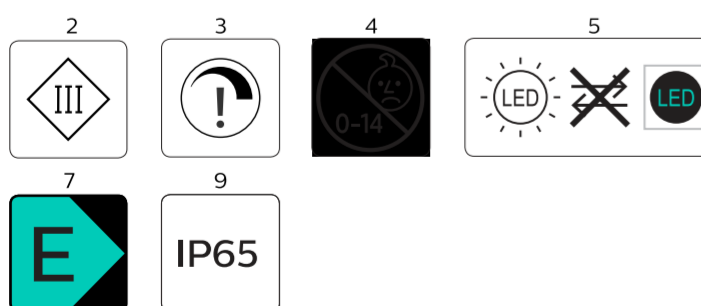

Size: 297x210mm

WiZ

WiZ 12V Ground Spot Extension Manual

929003258701

929003258706

Click to turn on / off
Long press to pairing mode when light is off.

3241 659 96131

© 2022 Signify Holding
Signify

wizconnected.com

Brand		WiZ	
Product Family		LED	
Shape			
Wattage			
Template Ref.		N/A	
SGS number		6859245	
12-NC.NBR		324165996131	
Masterdrawing		A4	
CRC Ref.		CRC000	
Barcode No.		8720169071650	
Operator(s)		winter.chen	
VERSION No.		v5	
Date in			
Date amended		20220825	
Black		DIECUT	
Date Check			
<input type="checkbox"/> Check briefing Traffic			
Artwork document			
<input type="checkbox"/> Legend	<input type="checkbox"/> Number of colors		
<input type="checkbox"/> 12NC	<input type="checkbox"/> Trapping/Bleed		
<input type="checkbox"/> Barcode	<input type="checkbox"/> Images hires		
<input type="checkbox"/> Diecut	<input type="checkbox"/> Jobsizes		
Approval			
<input type="checkbox"/> QC Lithographer	SGS Shanghai Production		
<input type="checkbox"/> Product Manager	zhang.jie@signify.com		
<input type="checkbox"/> Traffic Manager	Joanna Wu		