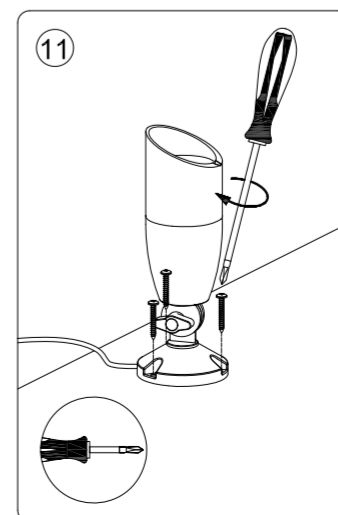

Size: 297x210mm

WiZ

WiZ 12V Ground Spot Extension Manual

929003258701

929003258706

Click to turn on / off
Long press to pairing mode when light is off.

3241 659 96131

© 2022 Signify Holding
Signify

wizconnected.com

Brand		WiZ	
Product Family		LED	
Shape			
Wattage			
Template Ref.		N/A	
SGS number		6859245	
12-NC.NBR		324165996131	
Masterdrawing		A4	
CRC Ref.		CRC000	
Barcode No.		8720169071650	
Operator(s)		winter.chen	
VERSION No.		v5	
Date in			
Date amended		20220825	
Black		DIECUT	
Date Check			
<input type="checkbox"/> Check briefing Traffic			
Artwork document			
<input type="checkbox"/> Legend	<input type="checkbox"/> Number of colors		
<input type="checkbox"/> 12NC	<input type="checkbox"/> Trapping/Bleed		
<input type="checkbox"/> Barcode	<input type="checkbox"/> Images hires		
<input type="checkbox"/> Diecut	<input type="checkbox"/> Jobsizes		
Approval			
<input type="checkbox"/> QC Lithographer	SGS Shanghai Production		
<input type="checkbox"/> Product Manager	zhang.jie@signify.com		
<input type="checkbox"/> Traffic Manager	Joanna Wu		