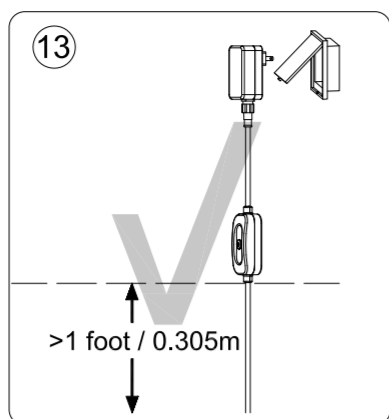

Size: 297x210mm

WiZ

WiZ 12V Ground Spot Extension Manual

929003258701

929003258706

Click to turn on / off
Long press to pairing mode when light is off.

3241 659 96131

© 2022 Signify Holding
Signify

wizconnected.com

Brand		WiZ	
Product Family		LED	
Shape			
Wattage			
Template Ref.		N/A	
SGS number		6859245	
12-NC.NBR		324165996131	
Masterdrawing		A4	
CRC Ref.		CRC000	
Barcode No.		8720169071650	
Operator(s)		winter.chen	
VERSION No.		v5	
Date in			
Date amended		20220825	
Black		DIECUT	
Date Check			
<input type="checkbox"/> Check briefing Traffic			
Artwork document			
<input type="checkbox"/> Legend	<input type="checkbox"/> Number of colors		
<input type="checkbox"/> 12NC	<input type="checkbox"/> Trapping/Bleed		
<input type="checkbox"/> Barcode	<input type="checkbox"/> Images hires		
<input type="checkbox"/> Diecut	<input type="checkbox"/> Jobsizes		
Approval			
<input type="checkbox"/> QC Lithographer	SGS Shanghai Production		
<input type="checkbox"/> Product Manager	zhang.jie@signify.com		
<input type="checkbox"/> Traffic Manager	Joanna Wu		