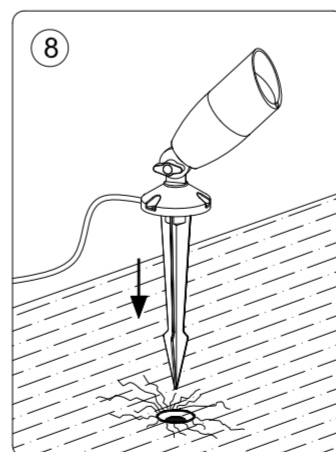

Size: 297x210mm

WiZ

WiZ 12V Ground Spot Extension Manual

929003258701

929003258706

Click to turn on / off
Long press to pairing mode when light is off.

3241 659 96131

© 2022 Signify Holding
Signify

wizconnected.com

Brand		WiZ	
Product Family		LED	
Shape			
Wattage			
Template Ref.		N/A	
SGS number		6859245	
12-NC.NBR		324165996131	
Masterdrawing		A4	
CRC Ref.		CRC000	
Barcode No.		8720169071650	
Operator(s)		winter.chen	
VERSION No.		v5	
Date in			
Date amended		20220825	
Black		DIECUT	
Date Check			
<input type="checkbox"/> Check briefing Traffic			
Artwork document			
<input type="checkbox"/> Legend	<input type="checkbox"/> Number of colors		
<input type="checkbox"/> 12NC	<input type="checkbox"/> Trapping/Bleed		
<input type="checkbox"/> Barcode	<input type="checkbox"/> Images hires		
<input type="checkbox"/> Diecut	<input type="checkbox"/> Jobsizes		
Approval			
<input type="checkbox"/> QC Lithographer	SGS Shanghai Production		
<input type="checkbox"/> Product Manager	zhang.jie@signify.com		
<input type="checkbox"/> Traffic Manager	Joanna Wu		