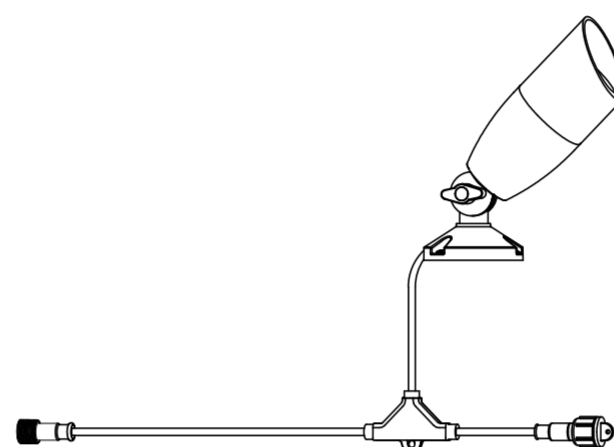

Size: 297x210mm

WiZ

WiZ 12V Ground Spot Extension Manual

929003258701

929003258706

Click to turn on / off
Long press to pairing mode when light is off.

3241 659 96131

© 2022 Signify Holding
Signify

wizconnected.com

Brand		WiZ	
Product Family		LED	
Shape			
Wattage			
Template Ref.		N/A	
SGS number		6859245	
12-NC.NBR		324165996131	
Masterdrawing		A4	
CRC Ref.		CRC000	
Barcode No.		8720169071650	
Operator(s)		winter.chen	
VERSION No.		v5	
Date in			
Date amended		20220825	
Black		DIECUT	
Date Check			
<input type="checkbox"/> Check briefing Traffic			
Artwork document			
<input type="checkbox"/> Legend	<input type="checkbox"/> Number of colors		
<input type="checkbox"/> 12NC	<input type="checkbox"/> Trapping/Bleed		
<input type="checkbox"/> Barcode	<input type="checkbox"/> Images hires		
<input type="checkbox"/> Diecut	<input type="checkbox"/> Jobsizes		
Approval			
<input type="checkbox"/> QC Lithographer	SGS Shanghai Production		
<input type="checkbox"/> Product Manager	zhang.jie@signify.com		
<input type="checkbox"/> Traffic Manager	Joanna Wu		