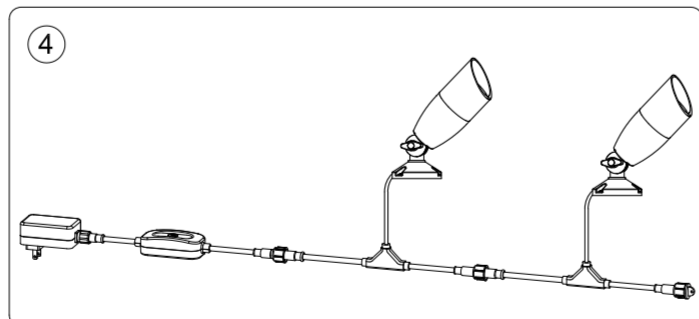

Size: 297x210mm

WiZ

WiZ 12V Ground Spot Extension Manual

929003258701

929003258706

Click to turn on / off
Long press to pairing mode when light is off.

3241 659 96131

© 2022 Signify Holding
Signify

wizconnected.com

Brand		WiZ	
Product Family		LED	
Shape			
Wattage			
Template Ref.		N/A	
SGS number		6859245	
12-NC.NBR		324165996131	
Masterdrawing		A4	
CRC Ref.		CRC000	
Barcode No.		8720169071650	
Operator(s)		winter.chen	
VERSION No.		v5	
Date in			
Date amended		20220825	
Black		DIECUT	
Date Check			
<input type="checkbox"/> Check briefing Traffic			
Artwork document			
<input type="checkbox"/> Legend	<input type="checkbox"/> Number of colors		
<input type="checkbox"/> 12NC	<input type="checkbox"/> Trapping/Bleed		
<input type="checkbox"/> Barcode	<input type="checkbox"/> Images hires		
<input type="checkbox"/> Diecut	<input type="checkbox"/> Jobsizes		
Approval			
<input type="checkbox"/> QC Lithographer	SGS Shanghai Production		
<input type="checkbox"/> Product Manager	zhang.jie@signify.com		
<input type="checkbox"/> Traffic Manager	Joanna Wu		