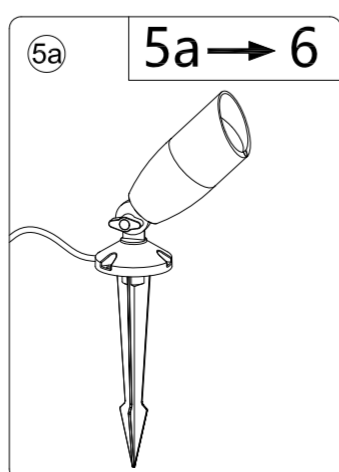

Size: 297x210mm

WiZ

WiZ 12V Ground Spot Extension Manual

929003258701

929003258706

Click to turn on / off
Long press to pairing mode when light is off.

3241 659 96131

© 2022 Signify Holding
Signify

wizconnected.com

Brand		WiZ	
Product Family		LED	
Shape			
Wattage			
Template Ref.		N/A	
SGS number		6859245	
12-NC.NBR		324165996131	
Masterdrawing		A4	
CRC Ref.		CRC000	
Barcode No.		8720169071650	
Operator(s)		winter.chen	
VERSION No.		v5	
Date in			
Date amended		20220825	
Black		DIECUT	
Date Check			
<input type="checkbox"/> Check briefing Traffic			
Artwork document			
<input type="checkbox"/> Legend	<input type="checkbox"/> Number of colors		
<input type="checkbox"/> 12NC	<input type="checkbox"/> Trapping/Bleed		
<input type="checkbox"/> Barcode	<input type="checkbox"/> Images hires		
<input type="checkbox"/> Diecut	<input type="checkbox"/> Jobsizes		
Approval			
<input type="checkbox"/> QC Lithographer	SGS Shanghai Production		
<input type="checkbox"/> Product Manager	zhang.jie@signify.com		
<input type="checkbox"/> Traffic Manager	Joanna Wu		