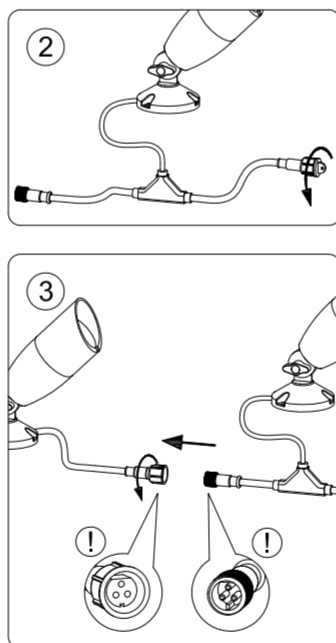

Size: 297x210mm

WiZ

WiZ 12V Ground Spot Extension Manual

929003258701

929003258706

Click to turn on / off
Long press to pairing mode when light is off.

3241 659 96131

© 2022 Signify Holding
Signify

wizconnected.com

Brand		WiZ	
Product Family		LED	
Shape			
Wattage			
Template Ref.		N/A	
SGS number		6859245	
12-NC.NBR		324165996131	
Masterdrawing		A4	
CRC Ref.		CRC000	
Barcode No.		8720169071650	
Operator(s)		winter.chen	
VERSION No.		v5	
Date in			
Date amended		20220825	
Black		DIECUT	
Date Check			
<input type="checkbox"/> Check briefing Traffic			
Artwork document			
<input type="checkbox"/> Legend	<input type="checkbox"/> Number of colors		
<input type="checkbox"/> 12NC	<input type="checkbox"/> Trapping/Bleed		
<input type="checkbox"/> Barcode	<input type="checkbox"/> Images hires		
<input type="checkbox"/> Diecut	<input type="checkbox"/> Jobsizes		
Approval			
<input type="checkbox"/> QC Lithographer	SGS Shanghai Production		
<input type="checkbox"/> Product Manager	zhang.jie@signify.com		
<input type="checkbox"/> Traffic Manager	Joanna Wu		