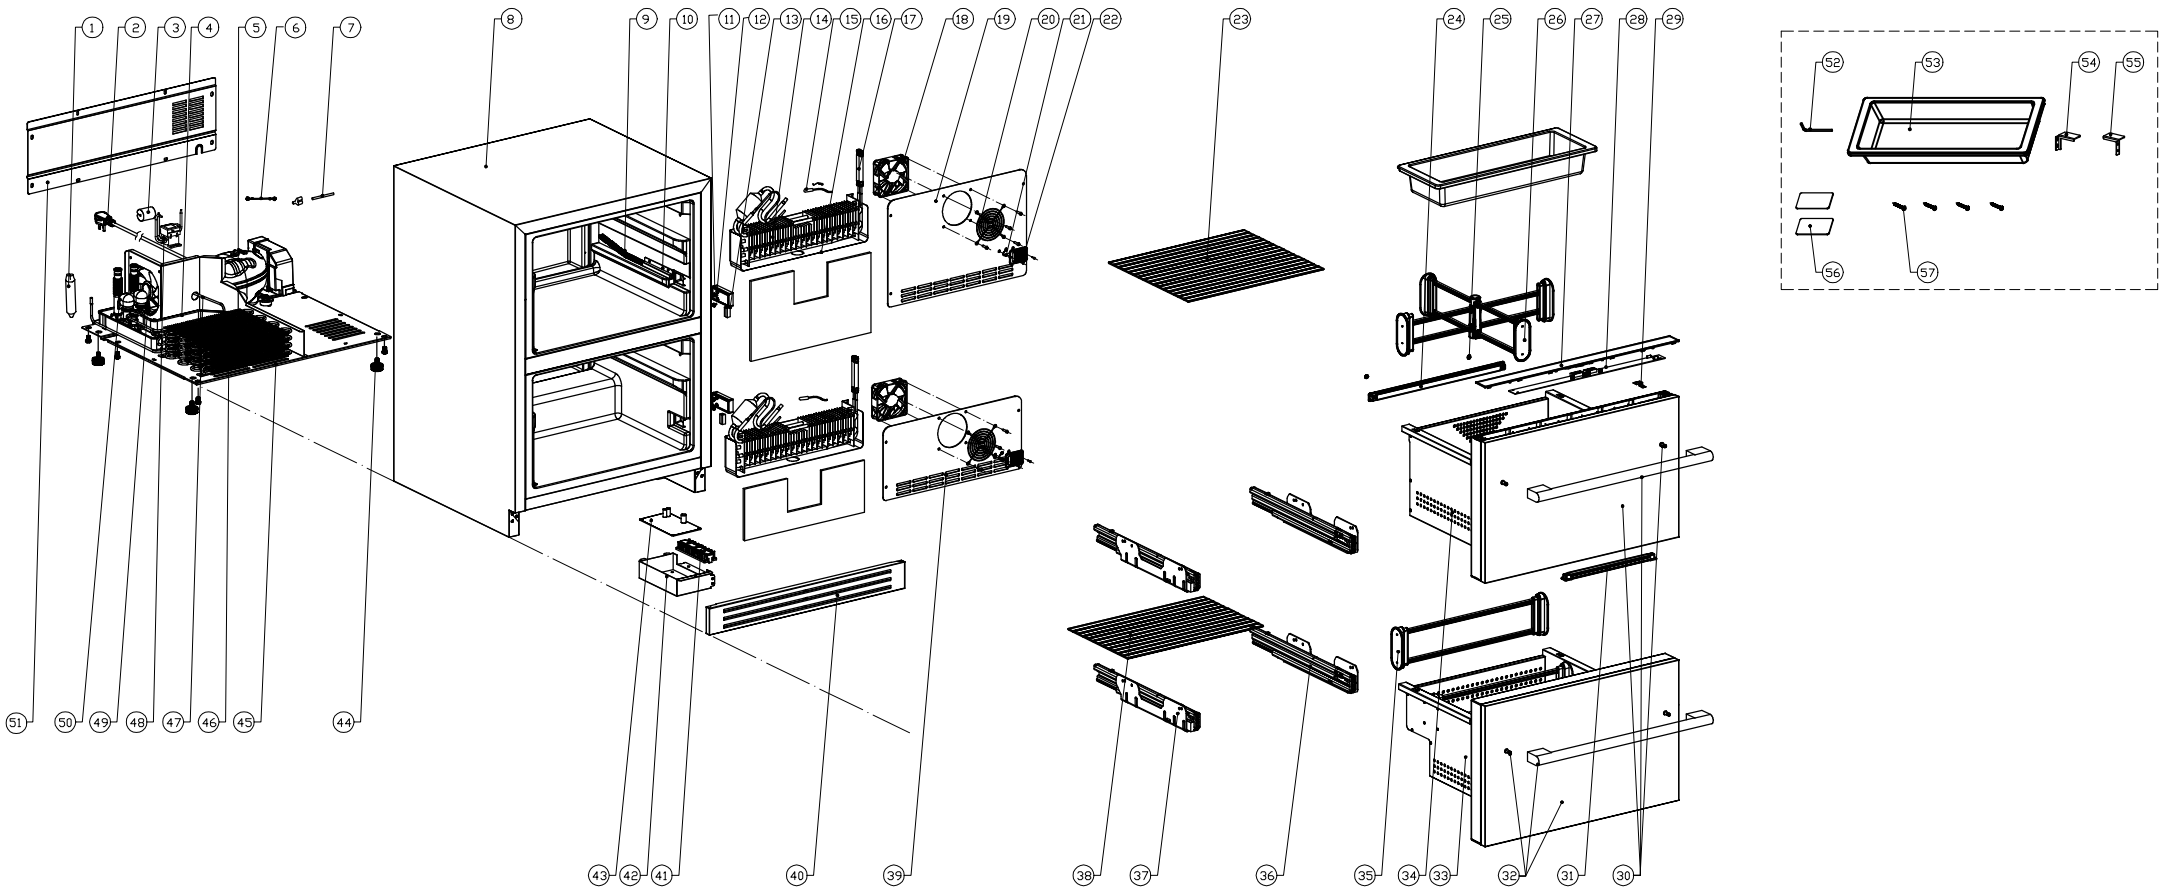

# PRRFD24C2AS

Presrv™ Refrigerator Freezer Drawer, Dual Zone

## PRRFD24C2AS

Ref #	Part #	Description	Qty.
1	56300004	Dryer Filter	1
2	11030211	Power Cord	1
3	56220051	Anti Vibration Gasket	1
4	56130060	Drip Tray	1
4-1	50350011	Drip Tray Pad	6
5	12160015	Compressor	1
5-1	11010208	Compressor Frequency Conversion Board	1
6	11030130	Compressor Ground Wire	1
7	50330010	Sealing Pipe	1
9	50500185	Tank Chain Assembly	1
10	01020065	Screw Cover	2
11	56200142	Hall Switch Box	2
12	01020065	Screw Cover	4
13	11040037	Hall Switch	2
14	54240036	Evaporator, Upper Zone	1
14	54240034	Evaporator, Lower Zone	1
15	11050042	Sensor	2
16	54190091	Heater Plate	2
17	56150017	Heater Tube	2
18	12130052	Fan	2
19	54170044	Air Duct Panel, Upper	1
19-1	01020069	Screw, ST4*12	4
20	54210051	Fan Cover	2
21	11050043	Sensor	2
22	54210052	Sensor Cover	2
23	54290003	Upper Drawer Silicone Mat	1
24	12010027	Upper Drawer Light Assembly	1
25	01020065	Screw Cover	4